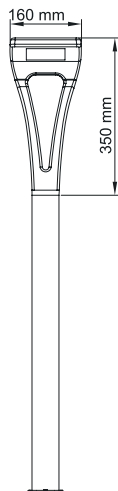

Roll-1

- Alüminyum profil gövde ve alüminyum led armatür.
- Alüminyum led soğutma gövdesi.
- Uzun ömürlü silikon contalar kullanılmaktadır.
- Tüm dış vida ve aksamları civatala paslanmaz çeliktir.

- *Aluminum profile body and armature.*
- *Aluminum led cooling body.*
- *Long lasting silicone gaskets are used.*
- *All external screws and bolts are made of stainless steel.*

CODE	LAMP	KELVIN / LUMEN
Roll-1.50	50W LED	3000K / 5750 lm
Roll-1.80	80W LED	3000K / 9200 lm

3631