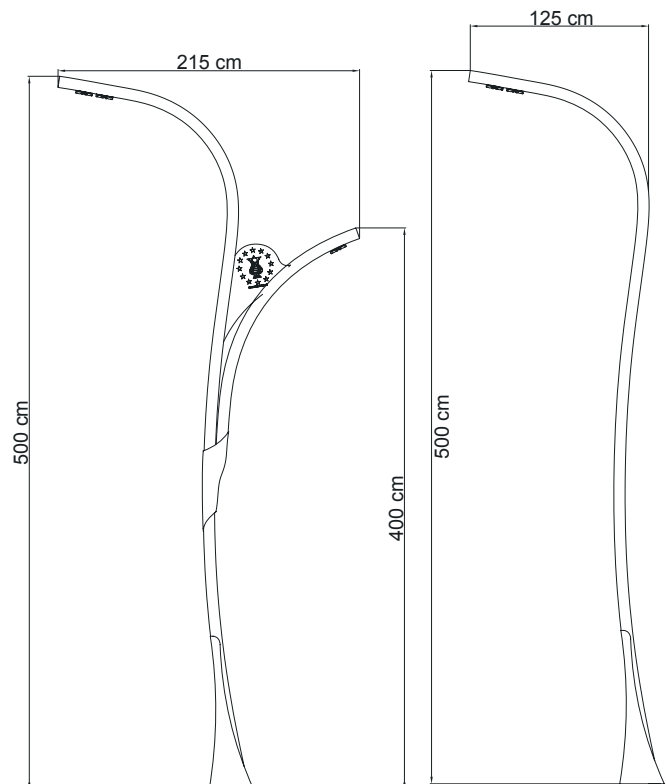

- *Aluminum profile body and armature.*
- *IP67 Led module.*
- *Aluminum led cooling body.*
- *Long lasting silicone gaskets are used.*
- *All external screws and bolts are made of stainless steel.*

CODE	LAMP	KELVIN / LUMEN
NY80151.60	60W LED	3000K / 6900 lm
NY80151.90	90W LED	3000K / 10350 lm