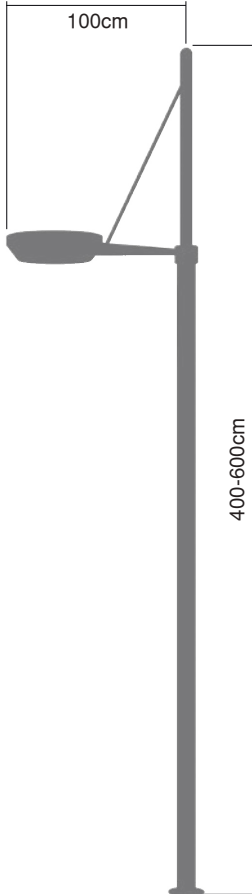

- *Galvanized steel pipe.*
- *Skylight heat-resistant glass.*
- *Aluminum led cooling body.*
- *Long lasting silicone gaskets are used.*
- *All external screws and bolts are made of stainless steel.*

CODE	LAMP	KELVIN / LUMEN
NY53400.60	60W LED	3000K / 6900 lm
NY53400.90	90W LED	3000K / 10350 lm