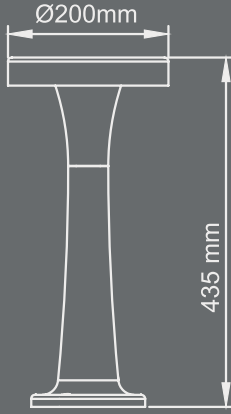

- RIM fibrobeton teknolojisiyle üretilmektedir.
- Işıklık kısmı opal polikarbon.
- Uzun ömürlü silikon contalar kullanılmaktadır.
- Tüm dış vida ve aksamları çivatalar paslanmaz çeliktir.

- *RIM is manufactured with fibrobetone technology.*
- *Polycarbonate skylight.*
- *Long lasting silicone gaskets are used.*
- *All external screws and bolts are made of stainless steel.*

CODE	LAMP	KELVIN / LUMEN
Round-RIM	10W LED	2700K / 1150 lm