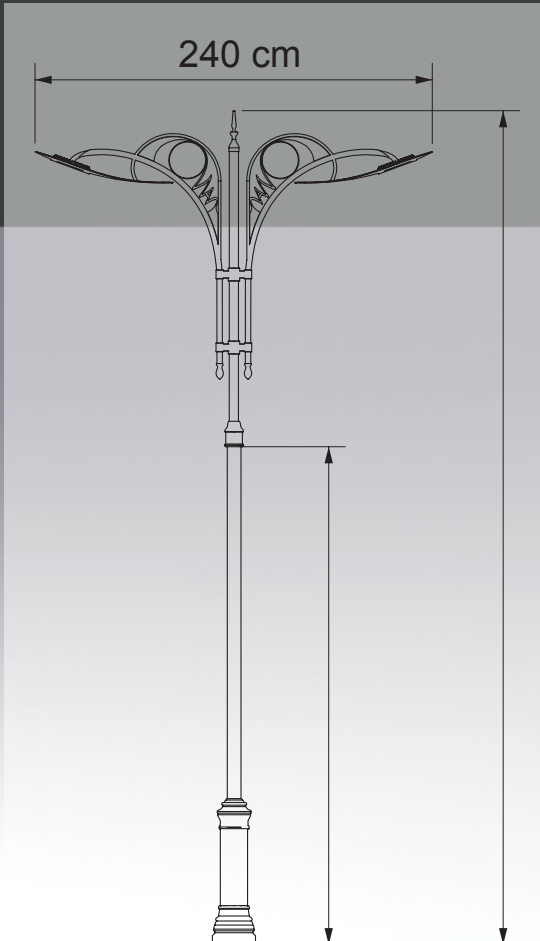

Wan

- Galvaniz kaplamalı çelik boru.
- Işıklık kısmı ısıya dayanıklı cam.
- Alüminyum led soğutma gövdesi.
- Uzun ömürlü silikon contalar kullanılmaktadır.
- Tüm dış vida ve aksamları civatalar paslanmaz çeliktir.

- Galvanized steel pipe.
- Skylight heat-resistant glass.
- Aluminum led cooling body.
- Long lasting silicone gaskets are used.
- All external screws and bolts are made of stainless steel.

CODE	LAMP	KELVIN / LUMEN
Wan.60	60W LED	3000K / 6900 lm
Wan.90	90W LED	3000K / 10350 lm