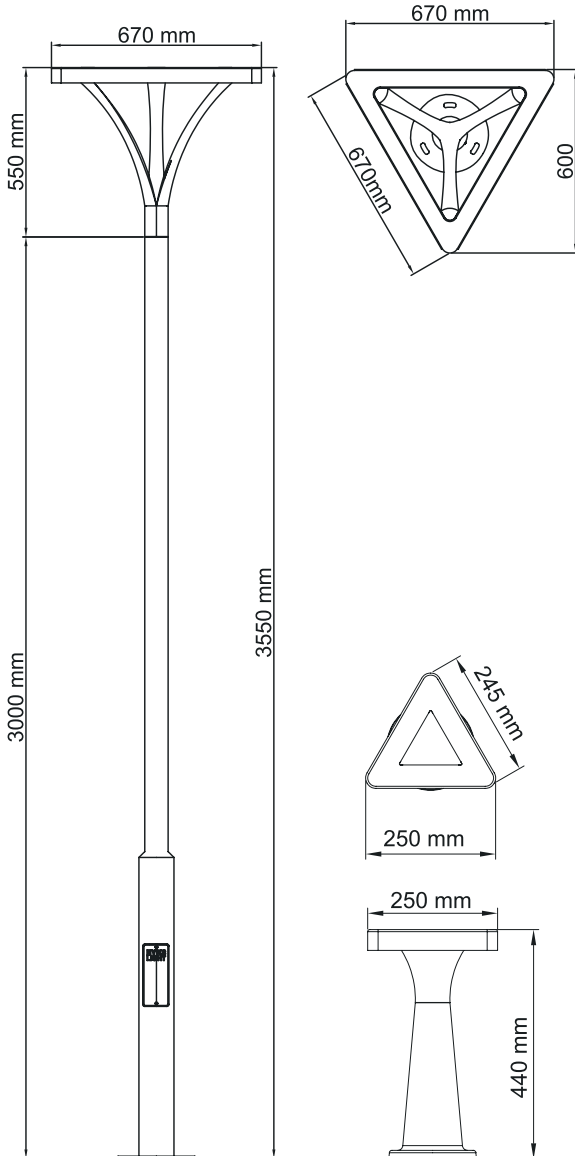

Tripol 3

- Galvaniz kaplamalı çelik boru.
- Işıklık kısmı polikarbon.
- Alüminyum led soğutma gövdesi.
- Uzun ömürlü silikon contalar kullanılmaktadır.
- Tüm dış vida ve aksamaları civatalar paslanmaz çeliktir.

- Galvanized steel pipe.
- Polycarbonate skyligh.
- Aluminum led cooling body.
- Long lasting silicone gaskets are used.
- All external screws and bolts are made of stainless steel.

CODE	LAMP	KELVIN / LUMEN
Tripol 3.50	50W LED	3000K / 5750 lm
Tripol 3.80	80W LED	3000K / 9200 lm
Tripol 3B.50	10W LED	3000K / 1150 lm