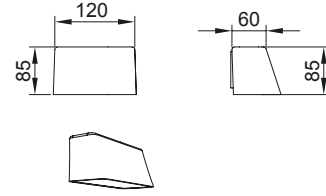

- RIM fibrobeton teknolojiyle üretilmektedir.
- Işıklık kısmı ısıya dayanıklı cam.
- Alüminyum led soğutma gövdesi.
- Uzun ömürlü silikon contalar kullanılmaktadır.
- Tüm dış vida ve aksamları civatalar paslanmaz çeliktir.
- Ömür boyu paslanmama garantisidir.

- RIM is manufactured with fibrobetone technology.
- Skylight heat-resistant glass.
- Aluminum led cooling body.
- Long lasting silicone gaskets are used.
- All external screws and bolts are made of stainless steel.
- Lifetime corrosion-free.

CODE	LAMP	KELVIN / LUMEN
RIM-A/S1	6W LED	2700K / 690 lm
RIM-A/S2	6W LED	3000K / 720 lm
RIM-A/S3	6W LED	4000K / 780 lm