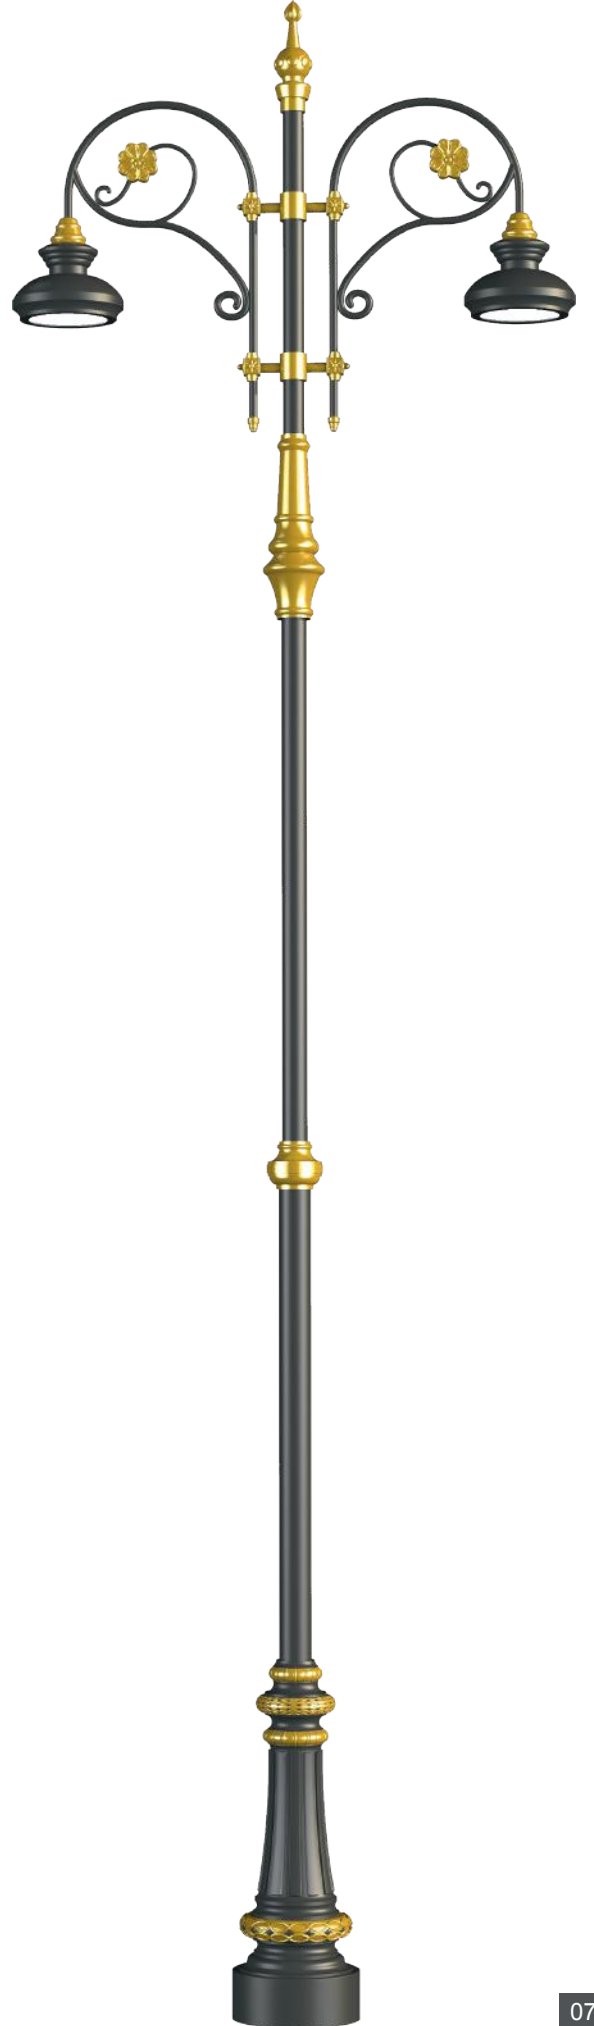

Ariq-2

- RIM fibrobeton teknolojisiyle üretilmektedir.
- Alt kaide ve ara parçalar 15 yıl paslanmama garantilidir.
- Işıklık kısmı ısıya dayanıklı cam.
- Alüminyum led soğutma gövdesi.
- Uzun ömürlü silikon contalar kullanılmaktadır.
- Tüm dış vida ve aksamları civatalar paslanmaz çeliktir.

- *RIM is manufactured with fibrobetone technology.*
- *Lower pedestal and spacers are guaranteed for 15 years of rust.*
- *Skylight heat-resistant glass.*
- *Aluminum led cooling body.*
- *Long lasting silicone gaskets are used.*
- *All external screws and bolts are made of stainless steel.*

CODE	LAMP	KELVIN / LUMEN
Ariq2.60	60W LED	3000K / 6900 lm
Ariq2.90	90W LED	3000K / 10350 lm
Ariq2.110	110W LED	3000K / 12650 lm