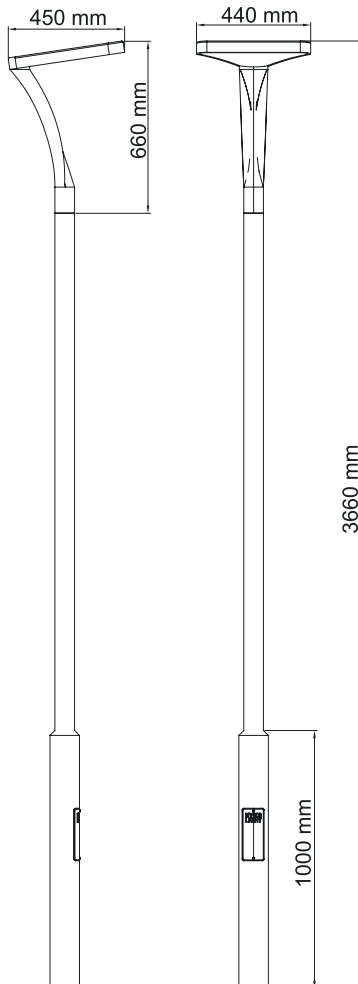

- *Aluminum profile body and armature.*
- *Aluminum led cooling body.*
- *Long lasting silicone gaskets are used.*
- *All external screws and bolts are made of stainless steel.*

CODE	LAMP	KELVIN / LUMEN
Roll-1.50	50W LED	3000K / 5750 lm
Roll-1.80	80W LED	3000K / 9200 lm

- *Galvanized steel pipe.*
- *Polycarbonate skyligh.*
- *Aluminum led cooling body.*
- *Long lasting silicone gaskets are used.*
- *All external screws and bolts are made of stainless steel.*

CODE	LAMP	KELVIN / LUMEN
Tripol.50	50W LED	3000K / 5750 lm
Tripol.80	80W LED	3000K / 9200 lm