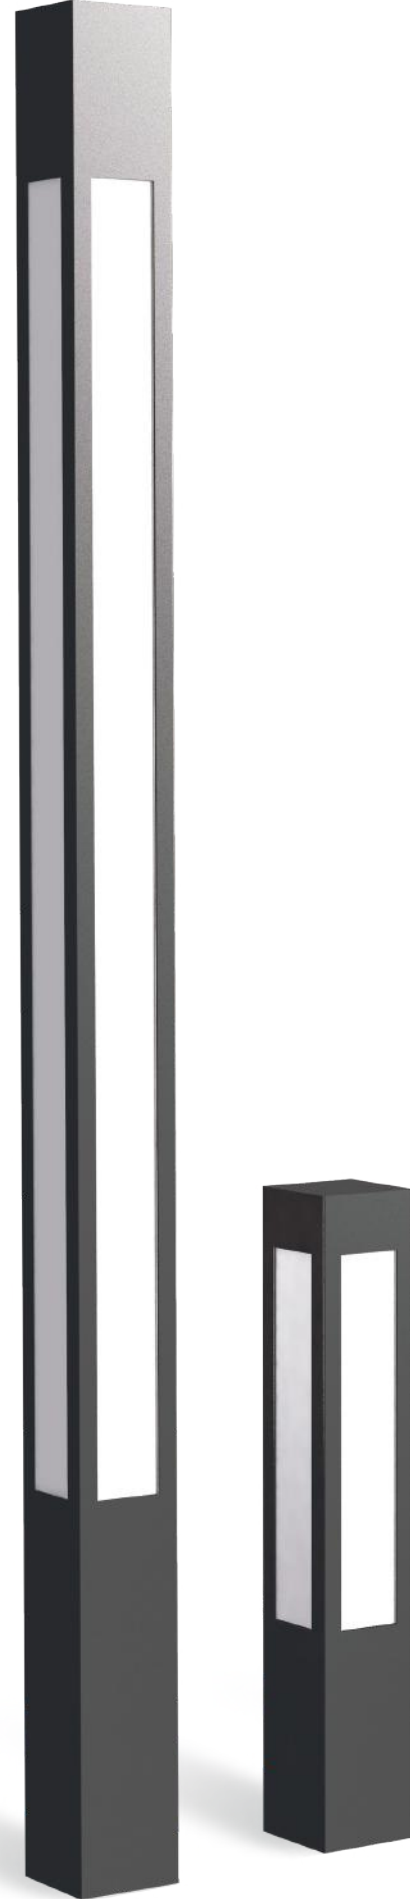

NY53800

- Alüminyum profil gövde ve armatür.
- Opal pleksiglass.
- Alüminyum led soğutma gövdesi.
- Uzun ömürlü silikon contalar kullanılmaktadır.
- Tüm dış vida ve aksamaları civatala paslanmaz çeliktir.
- *Aluminum profile body and armature.*
- *Opal pleksiglass.*
- *Aluminum led cooling body.*
- *Long lasting silicone gaskets are used.*
- *All external screws and bolts are made of stainless steel.*

CODE	LAMP	KELVIN / LUMEN
NY53800.20	20W LED	3000K / 2300 lm
NY53800.50	50W LED	3000K / 5750 lm