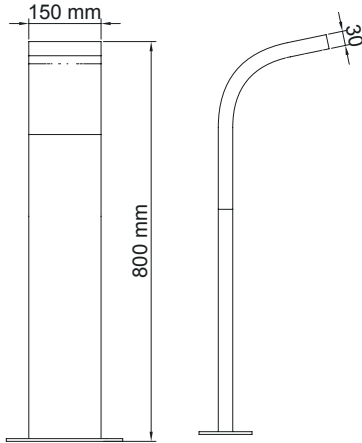

NY53756

- Alüminyum armatür gövdesi.
- Uzun ömürlü silikon contalar kullanılmaktadır.
- Elektrostatik toz boya tekniği ile boyanmıştır.
- Tüm dış vida ve aksamları civatalar paslanmaz çeliktir.
- *Body of aluminum fittings.*
- *Waterproof and durable silicone gaskets.*
- *Electrostatic polyester powder coating.*
- *All external screws and bolts are made of stainless steel components.*

CODE	LAMP	KELVIN / LUMEN
NY53753.3	5W LED	3000K / 575 lm