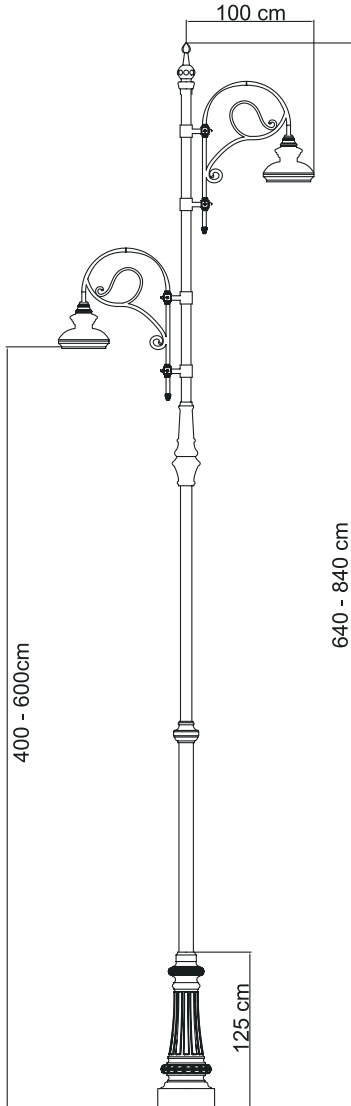

Ariq

- RIM fibrobeton teknolojisiyle üretilmektedir.
- Alt kaide ve ara parçalar 15 yıl paslanmama garantilidir.
- Işıklık kısmı ısıya dayanıklı cam.
- Alüminyum led soğutma gövdesi.
- Uzun ömürlü silikon contalar kullanılmaktadır.
- Tüm dış vida ve aksesuarları çivatalar paslanmaz çeliktir.

- *RIM is manufactured with fibrobetone technology.*
- *Lower pedestal and spacers are guaranteed for 15 years of rust.*
- *Skylight heat-resistant glass.*
- *Aluminum led cooling body.*
- *Long lasting silicone gaskets are used.*
- *All external screws and bolts are made of stainless steel.*

CODE	LAMP	KELVIN / LUMEN
Ariq.60	60W LED	3000K / 6900 lm
Ariq.90	90W LED	3000K / 10350 lm
Ariq.110	110W LED	3000K / 12650 lm