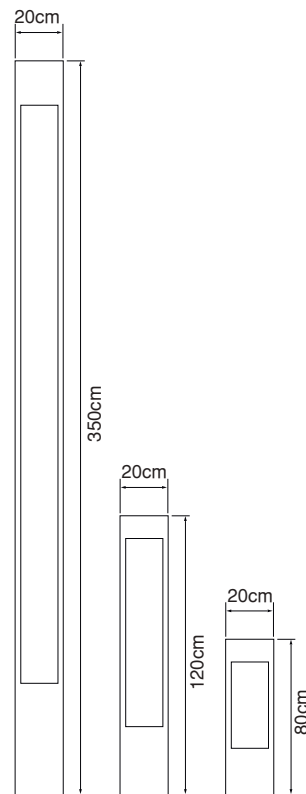

NY53750

1. Alüminyum profil gövde ve armatür.
   - Isıya dayanıklı cam.
   - Alüminyum led soğutma gövdesi.
   - Uzun ömürlü silikon contalar kullanılmaktadır.
   - Tüm dış vida ve aksamları civatala paslanmaz çeliktir.
2. *Aluminum profile body and armature.*
   - *Tempered glass.*
   - *Aluminum led cooling body.*
   - *Long lasting silicone gaskets are used.*
   - *All external screws and bolts are made of stainless steel.*

CODE	LAMP	KELVIN / LUMEN
NY53750.20	20W LED	3000K / 2300 lm
NY53750.50	50W LED	3000K / 5750 lm