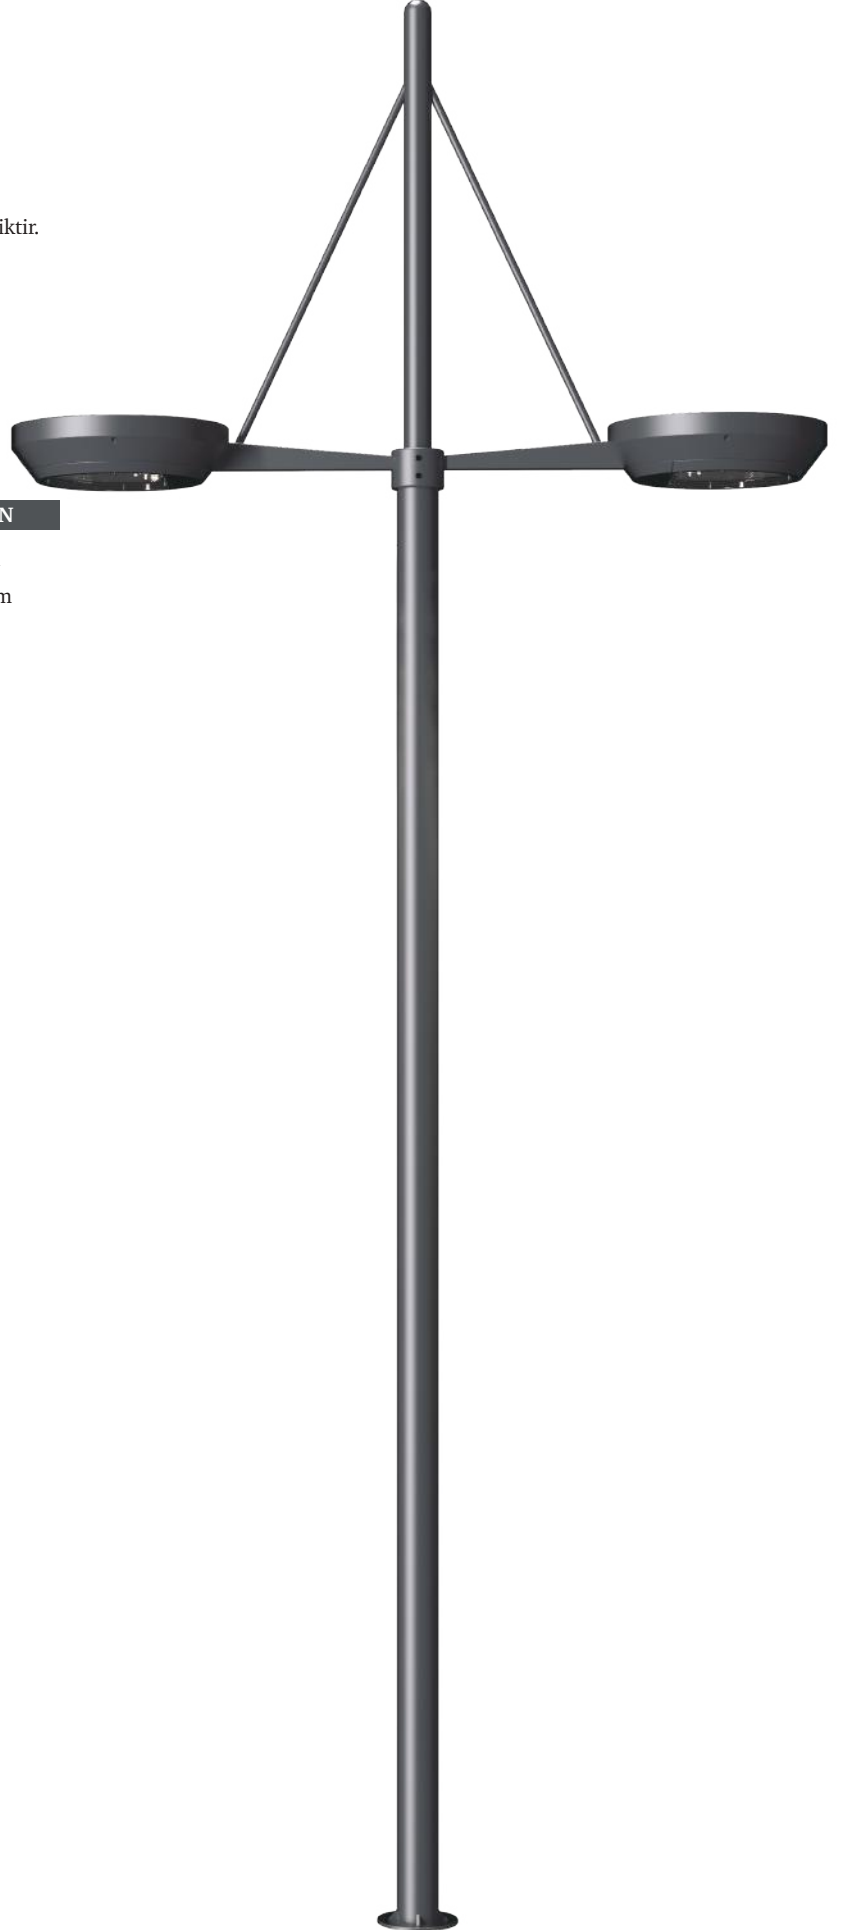

NY53420

- Galvaniz kaplamalı çelik boru.
- Işıklık kısmı ısıya dayanıklı cam.
- Alüminyum led soğutma gövdesi.
- Uzun ömürlü silikon contalar kullanılmaktadır.
- Tüm dış vida ve aksesuarları paslanmaz çeliktir.

- *Galvanized steel pipe.*
- *Skylight heat-resistant glass.*
- *Aluminum led cooling body.*
- *Long lasting silicone gaskets are used.*
- *All external screws and bolts are made of stainless steel.*

CODE	LAMP	KELVIN / LUMEN
NY53420.60	60W LED	3000K / 6900 lm
NY53420.90	90W LED	3000K / 10350 lm