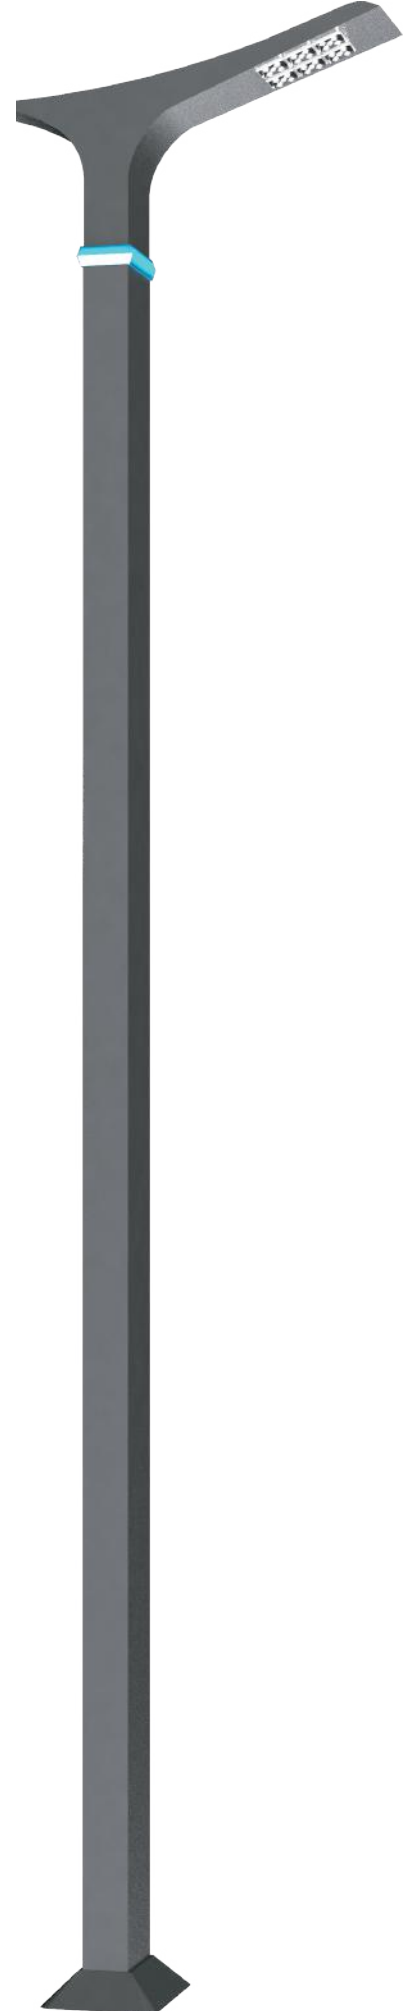

Qont

- Alüminyum profil gövde ve armatür.
- Işıklık kısmı ısıya dayanıklı cam.
- Alüminyum led soğutma gövdesi.
- Uzun ömürlü silikon contalar kullanılmaktadır.
- Tüm dış vida ve aksesuarları çivatalar paslanmaz çeliktir.

- *Aluminum profile body and armature.*
- *Skylight heat-resistant glass.*
- *Aluminum led cooling body.*
- *Long lasting silicone gaskets are used.*
- *All external screws and bolts are made of stainless steel.*

CODE	LAMP	KELVIN / LUMEN
Qont.60	60W LED	3000K / 6900 lm
Qont.90	90W LED	3000K / 10350 lm