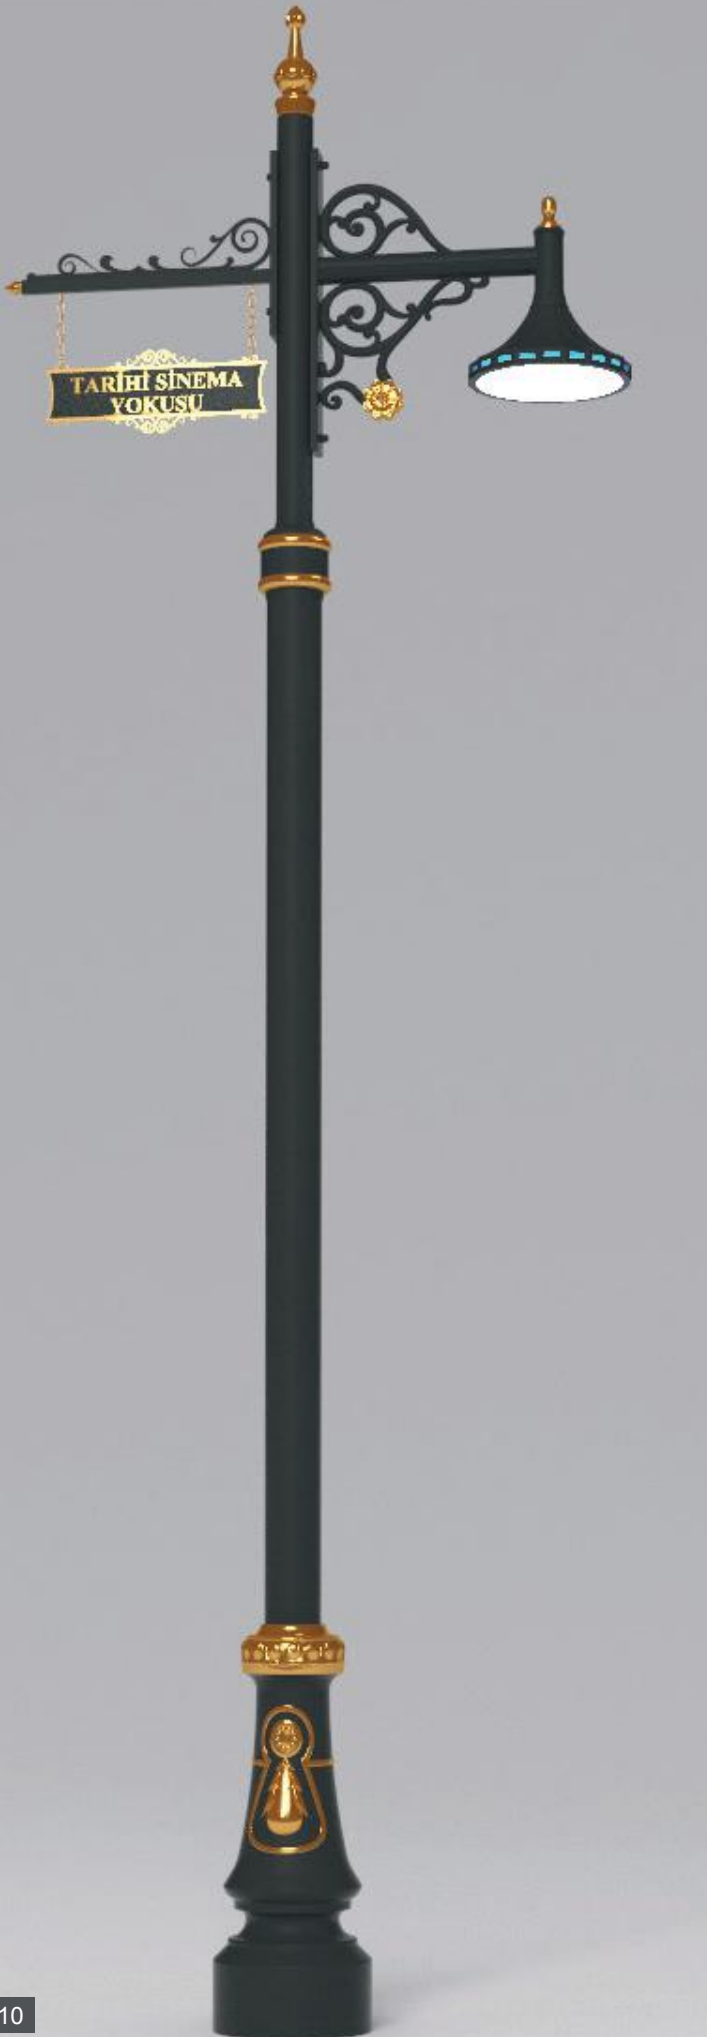

NY60023

- RIM fibrobeton teknolojisiyle üretilmektedir.
- Alt kaide ve ara parçalar 15 yıl paslanmama garantilidir.
- Işıklık kısmı ısıya dayanıklı cam.
- Alüminyum led soğutma gövdesi.
- Uzun ömürlü silikon contalar kullanılmaktadır.
- Tüm dış vida ve aksamları civatalar paslanmaz çeliktir.

- RIM is manufactured with fibrostone technology.
- Lower pedestal and spacers are guaranteed for 15 years of rust.
- Skylight heat-resistant glass.
- Aluminum led cooling body.
- Long lasting silicone gaskets are used.
- All external screws and bolts are made of stainless steel.

CODE	LAMP	KELVIN / LUMEN
NY60023.45	45W LED	3000K / 5175 lm
NY60023.60	60W LED	3000K / 6900 lm