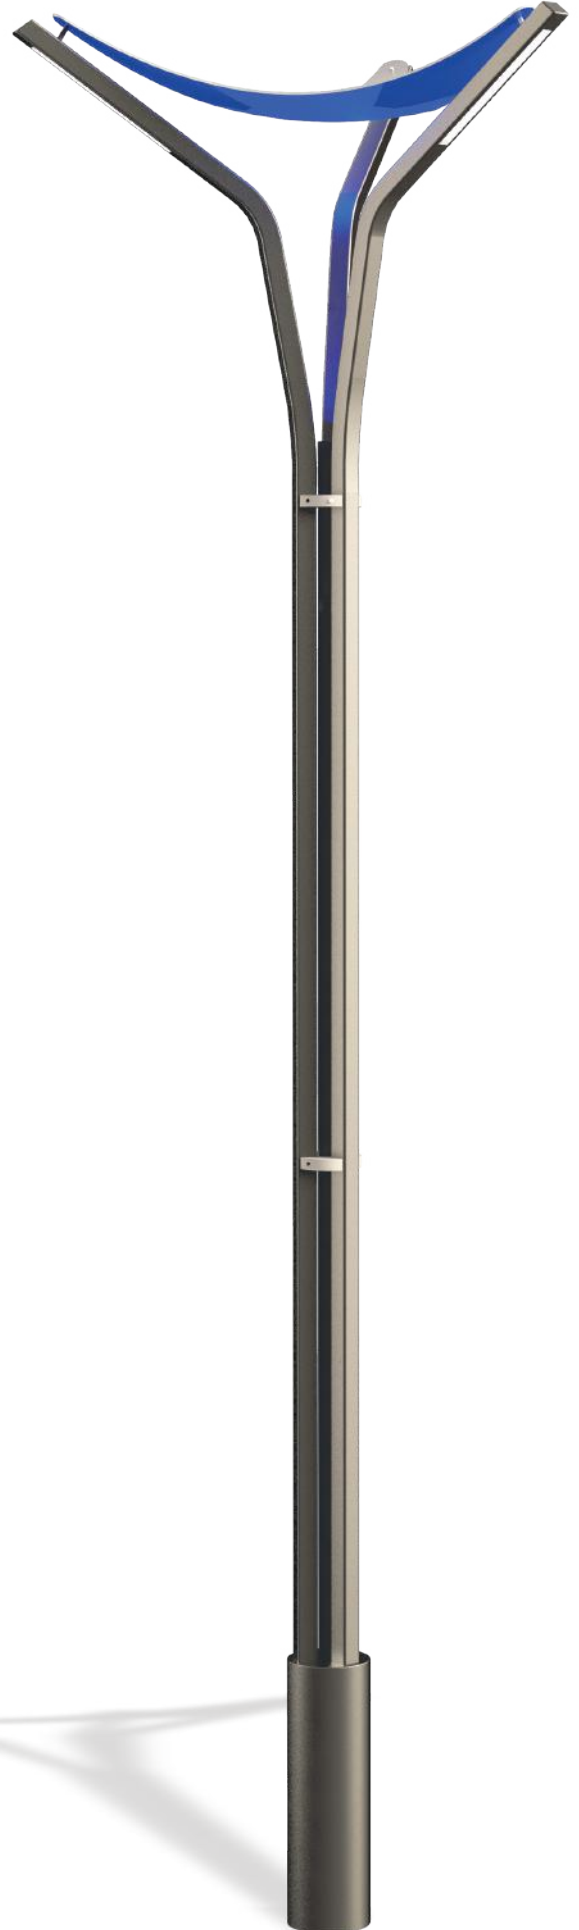

NY50300

- Alüminyum profil gövde ve armatür.
- Işıklık kısmı ısıya dayanıklı cam.
- Alüminyum led soğutma gövdesi.
- Uzun ömürlü silikon contalar kullanılmaktadır.
- Tüm dış vida ve aksamaları civatala paslanmaz çeliktir.
- *Aluminum profile body and armature.*
- *Skylight heat-resistant glass.*
- *Aluminum led cooling body.*
- *Long lasting silicone gaskets are used.*
- *All external screws and bolts are made of stainless steel.*

CODE	LAMP	KELVIN / LUMEN
NY50300.50	3x50W LED	3000K / 5750 lm