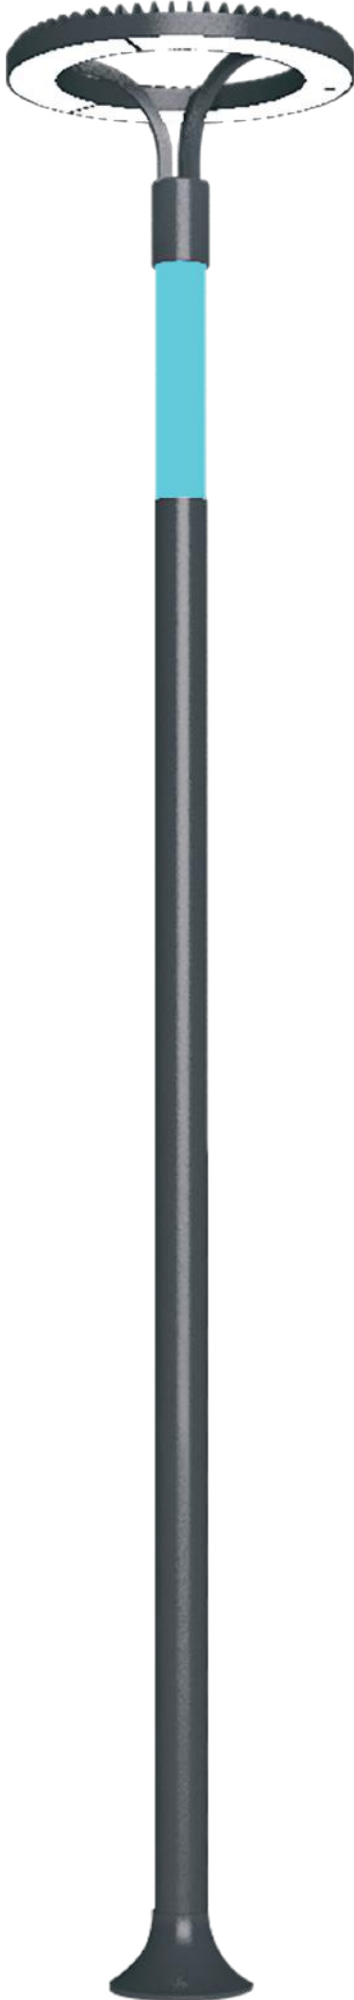

UFO

- Galvaniz kaplamalı çelik boru.
- Işıklık kısmı ısıya dayanıklı cam.
- Alüminyum led soğutma gövdesi.
- Tüp kısmı: RGB Opal ışıklık
- Uzun ömürlü silikon contalar kullanılmaktadır.
- Tüm dış vida ve aksamları civatalar paslanmaz çeliktir.

- *Galvanized steel pipe.*
- *Skylight heat-resistant glass.*
- *Aluminum led cooling body.*
- *Tube part: RGB Opal skylight*
- *Long lasting silicone gaskets are used.*
- *All external screws and bolts are made of stainless steel.*

CODE	LAMP	KELVIN / LUMEN
UFO.60	60W LED	3000K / 7260 lm
UFO.60	60W LED	4000K / 7680 lm
UFO.60	60W LED	6000K / 7680 lm