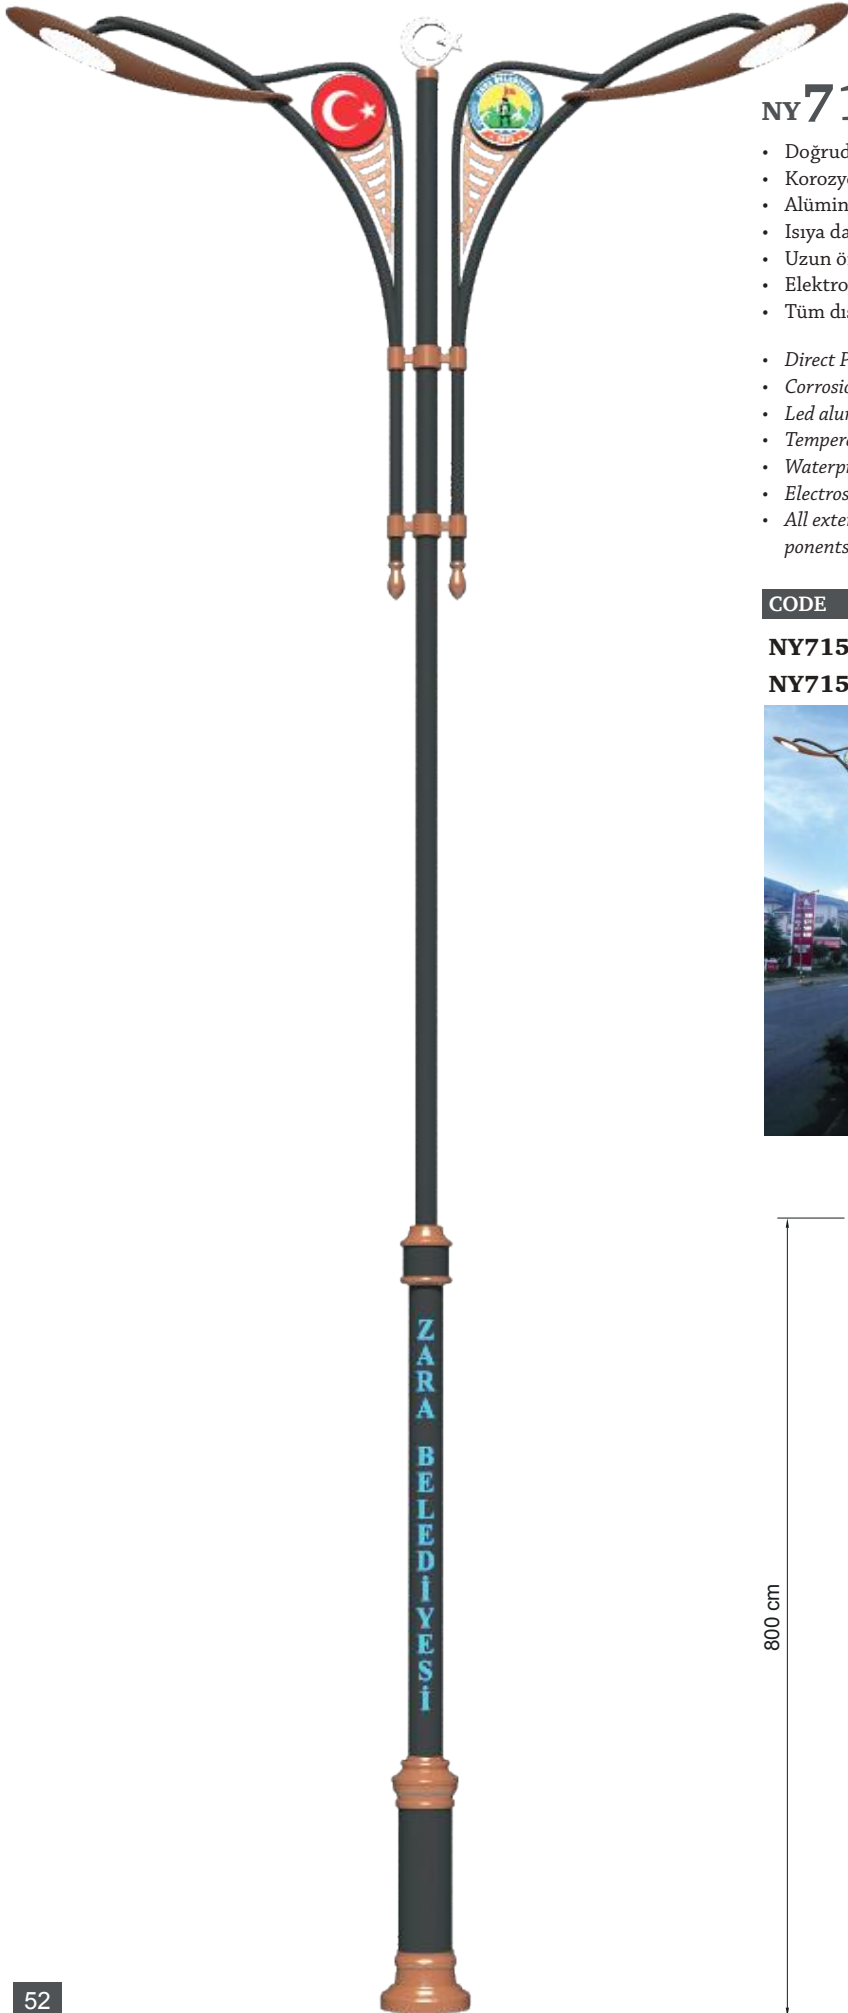

- Galvanized steel pipe.
- Skylight heat-resistant glass.
- Aluminum led cooling body.
- Long lasting silicone gaskets are used.
- All external screws and bolts are made of stainless steel.

CODE	LAMP	KELVIN / LUMEN
Wan.60	60W LED	3000K / 6900 lm
Wan.90	90W LED	3000K / 10350 lm