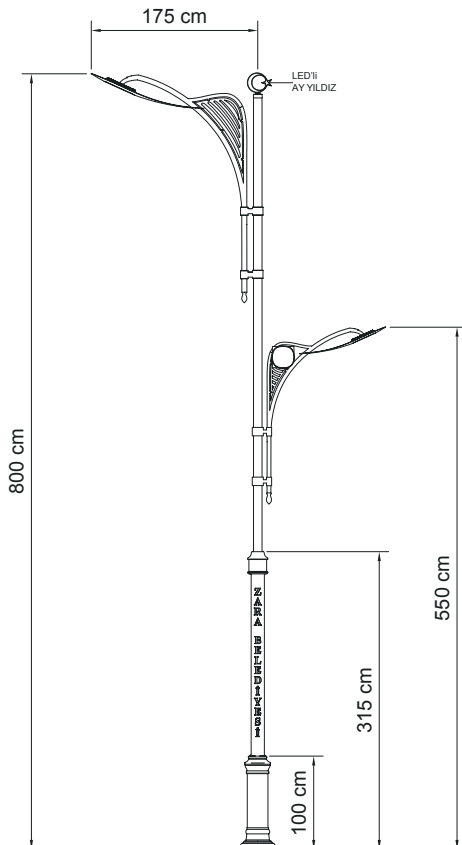

NY71551

1. Doğrudan Power LED ışık kaynağı ile aydınlatma sistemi.
   - Korozyona dayanıklı galvanizli çelik boru.
   - Alüminyum led soğutma gövdesi.
   - Isıya dayanıklı temperli cam.
   - Uzun ömürlü silikon contalar kullanılmaktadır.
   - Elektrostatik toz boya tekniği ile boyanmıştır.
   - Tüm dış vida ve aksamları civatalar paslanmaz çeliktir.
2. *Direct Power lighting system with LED light source.*
   - *Corrosion-resistant galvanized steel pipe.*
   - *Led aluminum heat sink*
   - *Tempered glass.*
   - *Waterproof and durable silicone gaskets.*
   - *Electrostatic polyester powder coating.*
   - *All external screws and bolts are made of stainless steel components.*

CODE	LAMP	KELVIN / LUMEN
NY71551.45	45W LED	3000K / 5175 lm
NY71551.60	60W LED	3000K / 6900 lm
NY71551.90	90W LED	3000K / 10350 lm