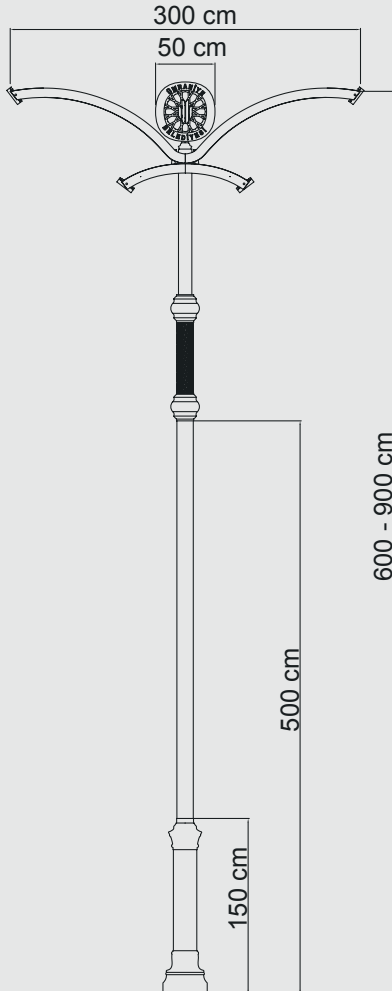

- *Galvanized Steel Pipe.*
- *Aluminum led luminaire.*
- *Skylight heat-resistant glass.*
- *Long lasting silicone gaskets are used.*
- *All external screws and bolts are made of stainless steel.*

CODE	LAMP	KELVIN / LUMEN
Ahim.60	60W LED	3000K / 6900 lm
Ahim.90	90W LED	3000K / 10350 lm
Ahim.110	110W LED	3000K / 12650 lm