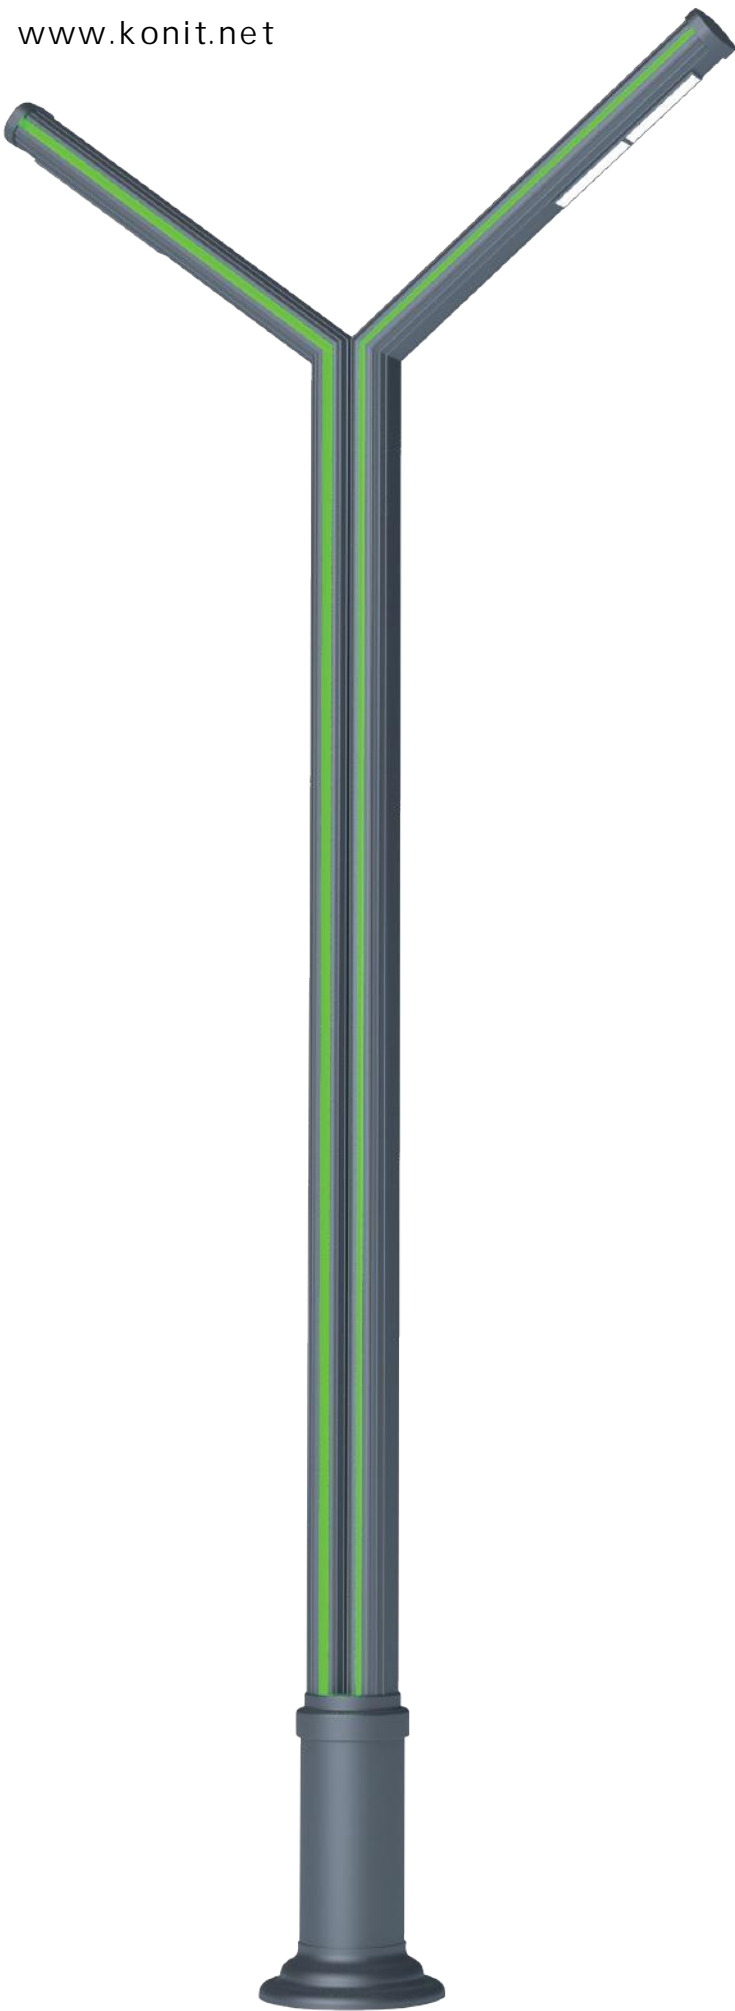

NY80172

- Alüminyum profil gövde ve armatür.
- SMD led kanallı.
- Alüminyum led soğutma gövdesi.
- Uzun ömürlü silikon contalar kullanılmaktadır.
- Tüm dış vida ve aksamları civatala paslanmaz çeliktir.
- *Aluminum profile body and armature.*
- *SMD led channel.*
- *Aluminum led cooling body.*
- *Long lasting silicone gaskets are used.*
- *All external screws and bolts are made of stainless steel.*

CODE	LAMP	KELVIN / LUMEN
NY80172.50	2x50W LED	3000K / 5750 lm