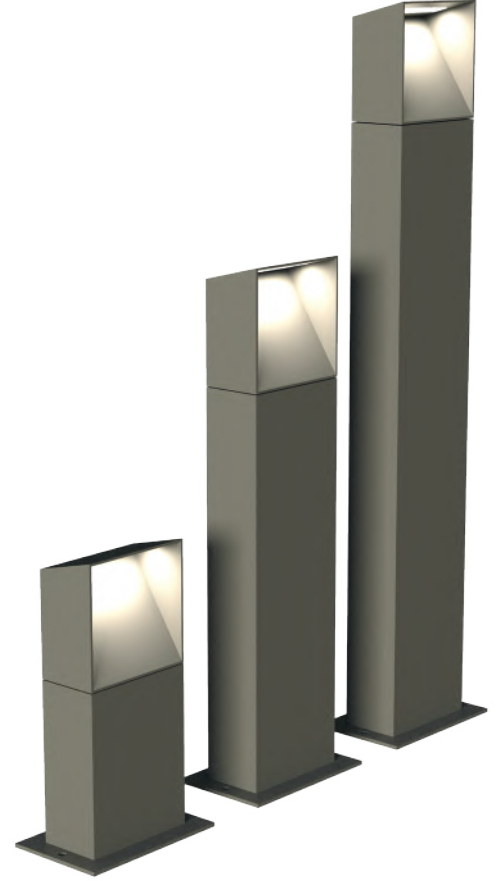

NY53753

- Alüminyum armatür gövdesi.
- Uzun ömürlü silikon contalar kullanılmaktadır.
- Elektrostatik toz boya tekniği ile boyanmıştır.
- Tüm dış vida ve aksamaları civatalar paslanmaz çeliktir.

- *Body of aluminum fittings.*
- *Waterproof and durable silicone gaskets.*
- *Electrostatic polyester powder coating.*
- *All external screws and bolts are made of stainless steel components.*

CODE	LAMP	KELVIN / LUMEN
NY53753.3	5W LED	3000K / 575 lm