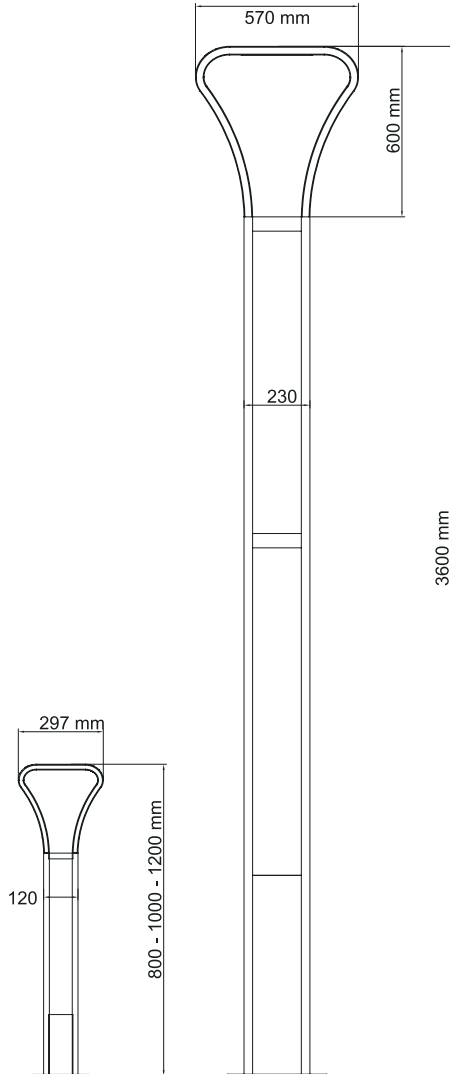

- *Aluminum profile body and armature.*
- *Aluminum led cooling body.*
- *Long lasting silicone gaskets are used.*
- *All external screws and bolts are made of stainless steel.*

CODE	LAMP	KELVIN / LUMEN
Roll.50	50W LED	3000K / 5750 lm
Roll.80	80W LED	3000K / 9200 lm