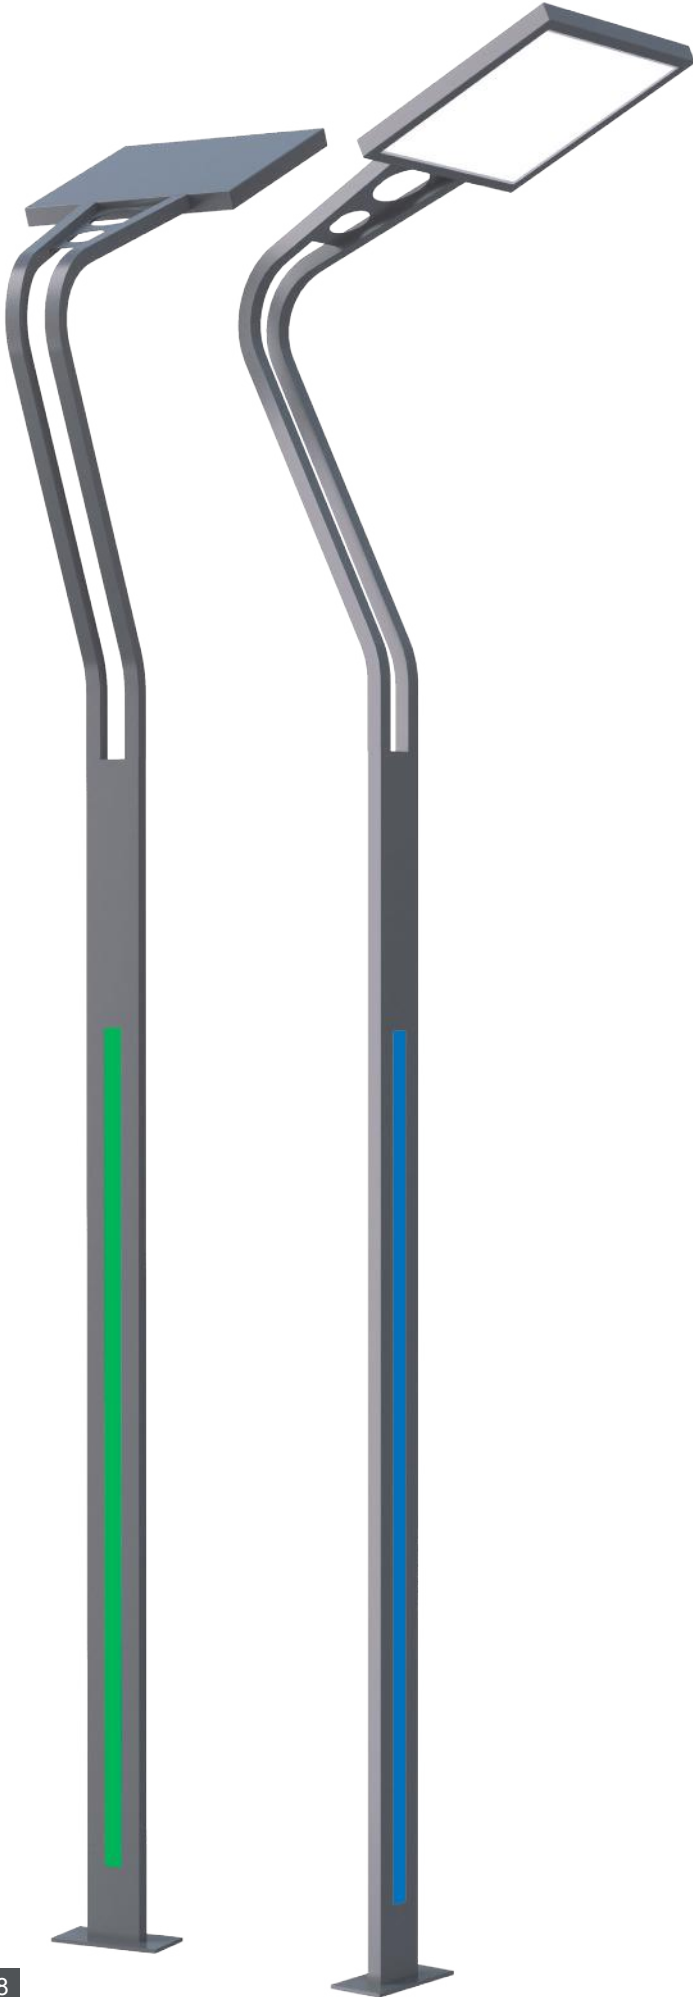

- *Aluminum profile body and armature.*
- *Tempered glass.*
- *Aluminum led cooling body.*
- *Long lasting silicone gaskets are used.*
- *All external screws and bolts are made of stainless steel.*

CODE	LAMP	KELVIN / LUMEN
NY50650.60	60W LED	3000K / 6900 lm
NY50650.90	90W LED	3000K / 10350 lm