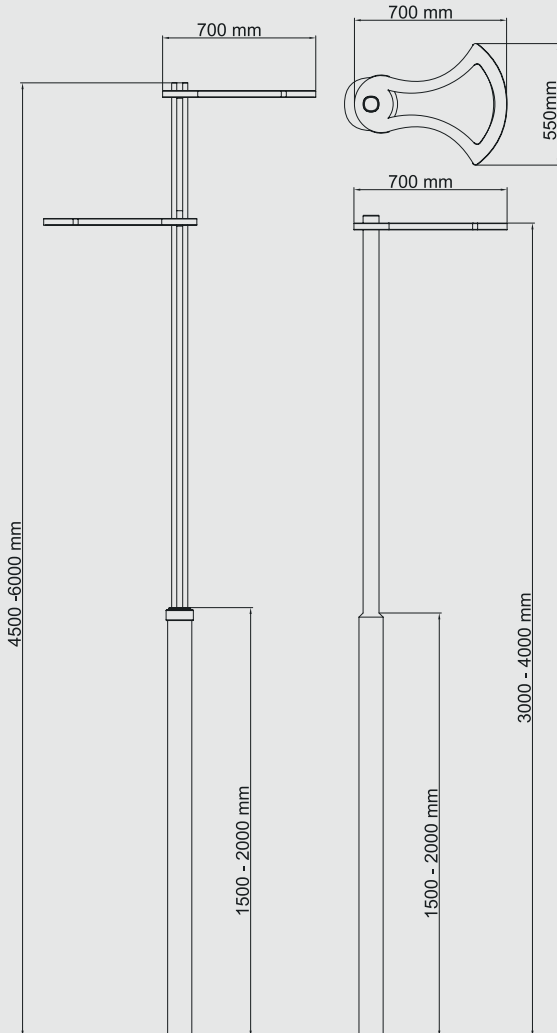

Ufo-U

- Galvaniz kaplamalı çelik boru.
- Işıklık kısmı polikarbon.
- Alüminyum led soğutma gövdesi.
- Uzun ömürlü silikon contalar kullanılmaktadır.
- Tüm dış vida ve aksesuarları çivatalar paslanmaz çeliktir.

- Galvanized steel pipe.
- Polycarbonate skyligh.
- Aluminum led cooling body.
- Long lasting silicone gaskets are used.
- All external screws and bolts are made of stainless steel.

CODE	LAMP	KELVIN / LUMEN
Ufo-U 3.50	50W LED	3000K / 5750 lm
Ufo-U 3.80	80W LED	3000K / 9200 lm