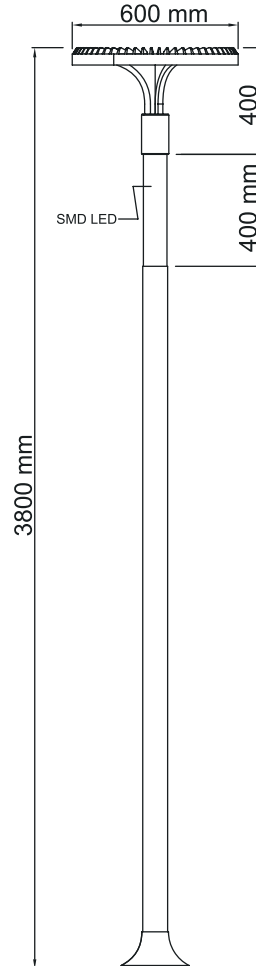

UFO

- Galvaniz kaplamalı çelik boru.
- Işıklık kısmı ısıya dayanıklı cam.
- Alüminyum led soğutma gövdesi.
- Tüp kısmı: RGB Opal ışıklık
- Uzun ömürlü silikon contalar kullanılmaktadır.
- Tüm dış vida ve aksamları civatalar paslanmaz çeliktir.

- *Galvanized steel pipe.*
- *Skylight heat-resistant glass.*
- *Aluminum led cooling body.*
- *Tube part: RGB Opal skylight*
- *Long lasting silicone gaskets are used.*
- *All external screws and bolts are made of stainless steel.*

CODE	LAMP	KELVIN / LUMEN
UFO.60	60W LED	3000K / 7260 lm
UFO.60	60W LED	4000K / 7680 lm
UFO.60	60W LED	6000K / 7680 lm