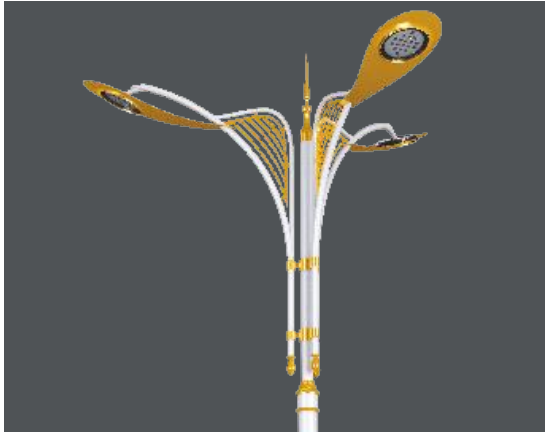

NY71551

1. Doğrudan Power LED ışık kaynağı ile aydınlatma sistemi.
   - Korozyona dayanıklı galvanizli çelik boru.
   - Alüminyum led soğutma gövdesi.
   - Isıya dayanıklı temperli cam.
   - Uzun ömürlü silikon contalar kullanılmaktadır.
   - Elektrostatik toz boya tekniği ile boyanmıştır.
   - Tüm dış vida ve aksamları civatalar paslanmaz çeliktir.
2. *Direct Power lighting system with LED light source.*
   - *Corrosion-resistant galvanized steel pipe.*
   - *Led aluminum heat sink*
   - *Tempered glass.*
   - *Waterproof and durable silicone gaskets.*
   - *Electrostatic polyester powder coating.*
   - *All external screws and bolts are made of stainless steel components.*

CODE	LAMP	KELVIN / LUMEN
NY71551.45	45W LED	3000K / 5175 lm
NY71551.60	60W LED	3000K / 6900 lm
NY71551.90	90W LED	3000K / 10350 lm