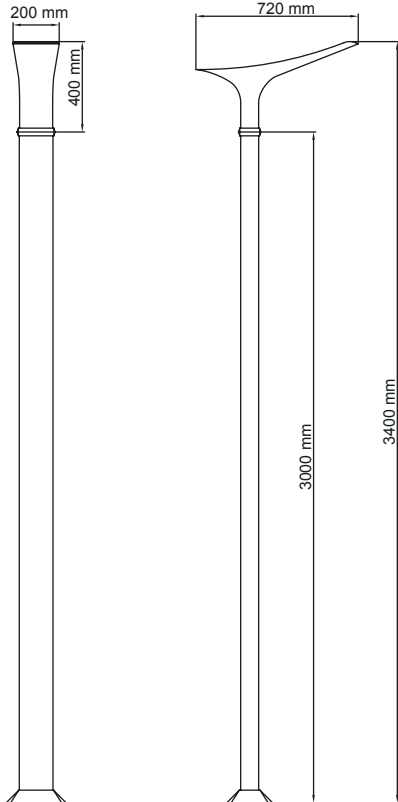

Qont

- Alüminyum profil gövde ve armatür.
- Işıklık kısmı ısıya dayanıklı cam.
- Alüminyum led soğutma gövdesi.
- Uzun ömürlü silikon contalar kullanılmaktadır.
- Tüm dış vida ve aksesuarları çivatalar paslanmaz çeliktir.

- *Aluminum profile body and armature.*
- *Skylight heat-resistant glass.*
- *Aluminum led cooling body.*
- *Long lasting silicone gaskets are used.*
- *All external screws and bolts are made of stainless steel.*

CODE	LAMP	KELVIN / LUMEN
Qont.60	60W LED	3000K / 6900 lm
Qont.90	90W LED	3000K / 10350 lm