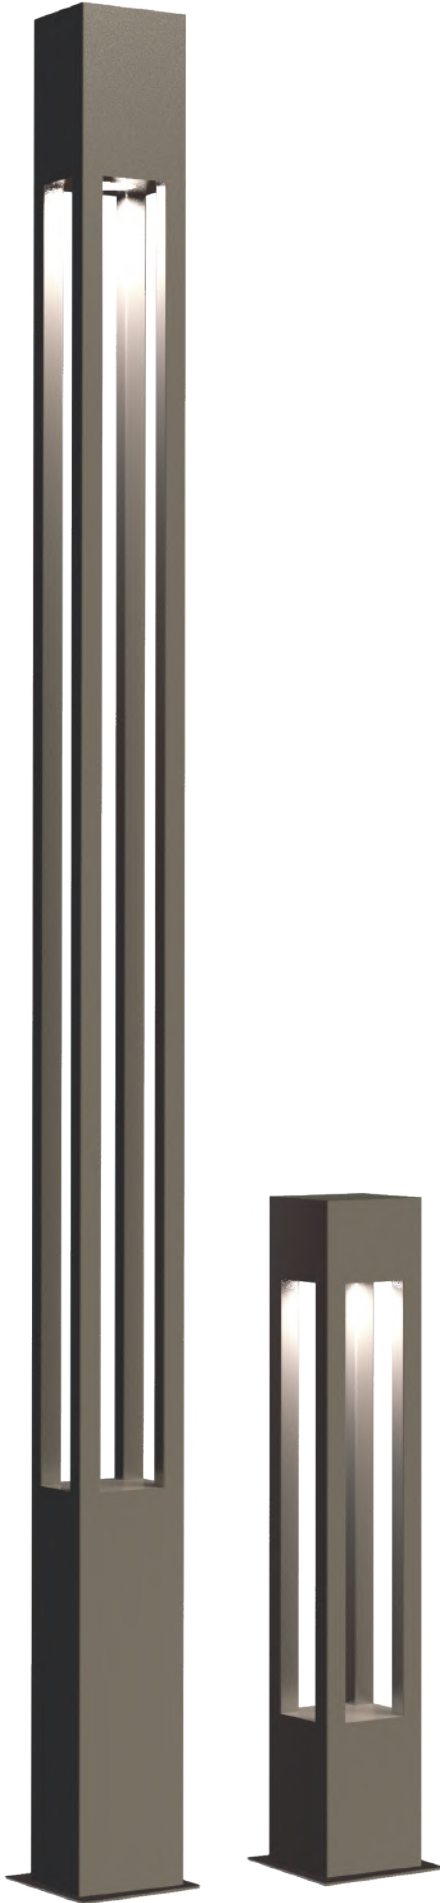

NY53750

1. Alüminyum profil gövde ve armatür.
   - Isıya dayanıklı cam.
   - Alüminyum led soğutma gövdesi.
   - Uzun ömürlü silikon contalar kullanılmaktadır.
   - Tüm dış vida ve aksamları civatala paslanmaz çeliktir.
2. *Aluminum profile body and armature.*
   - *Tempered glass.*
   - *Aluminum led cooling body.*
   - *Long lasting silicone gaskets are used.*
   - *All external screws and bolts are made of stainless steel.*

CODE	LAMP	KELVIN / LUMEN
NY53750.20	20W LED	3000K / 2300 lm
NY53750.50	50W LED	3000K / 5750 lm