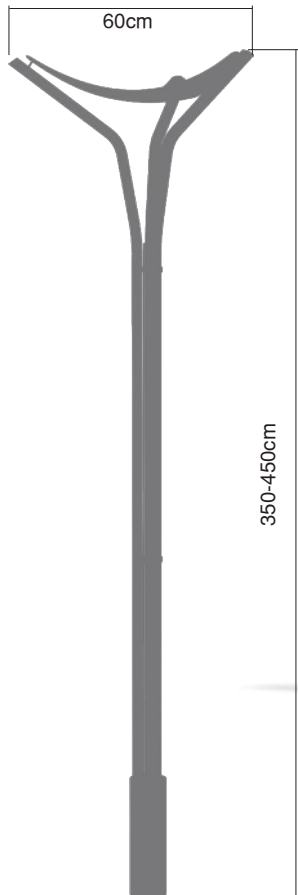

NY50300

- Alüminyum profil gövde ve armatür.
- Işıklık kısmı ısıya dayanıklı cam.
- Alüminyum led soğutma gövdesi.
- Uzun ömürlü silikon contalar kullanılmaktadır.
- Tüm dış vida ve aksamaları civatala paslanmaz çeliktir.
- *Aluminum profile body and armature.*
- *Skylight heat-resistant glass.*
- *Aluminum led cooling body.*
- *Long lasting silicone gaskets are used.*
- *All external screws and bolts are made of stainless steel.*

CODE	LAMP	KELVIN / LUMEN
NY50300.50	3x50W LED	3000K / 5750 lm