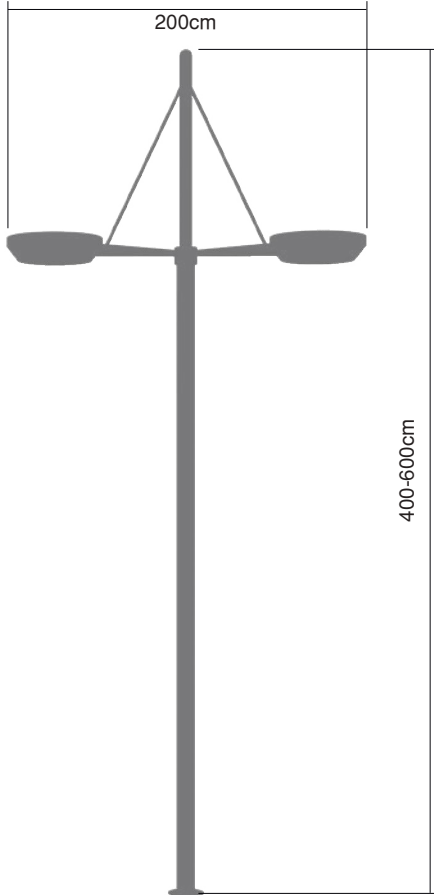

NY53420

- Galvaniz kaplamalı çelik boru.
- Işıklık kısmı ısıya dayanıklı cam.
- Alüminyum led soğutma gövdesi.
- Uzun ömürlü silikon contalar kullanılmaktadır.
- Tüm dış vida ve aksesuarları paslanmaz çeliktir.

- *Galvanized steel pipe.*
- *Skylight heat-resistant glass.*
- *Aluminum led cooling body.*
- *Long lasting silicone gaskets are used.*
- *All external screws and bolts are made of stainless steel.*

CODE	LAMP	KELVIN / LUMEN
NY53420.60	60W LED	3000K / 6900 lm
NY53420.90	90W LED	3000K / 10350 lm