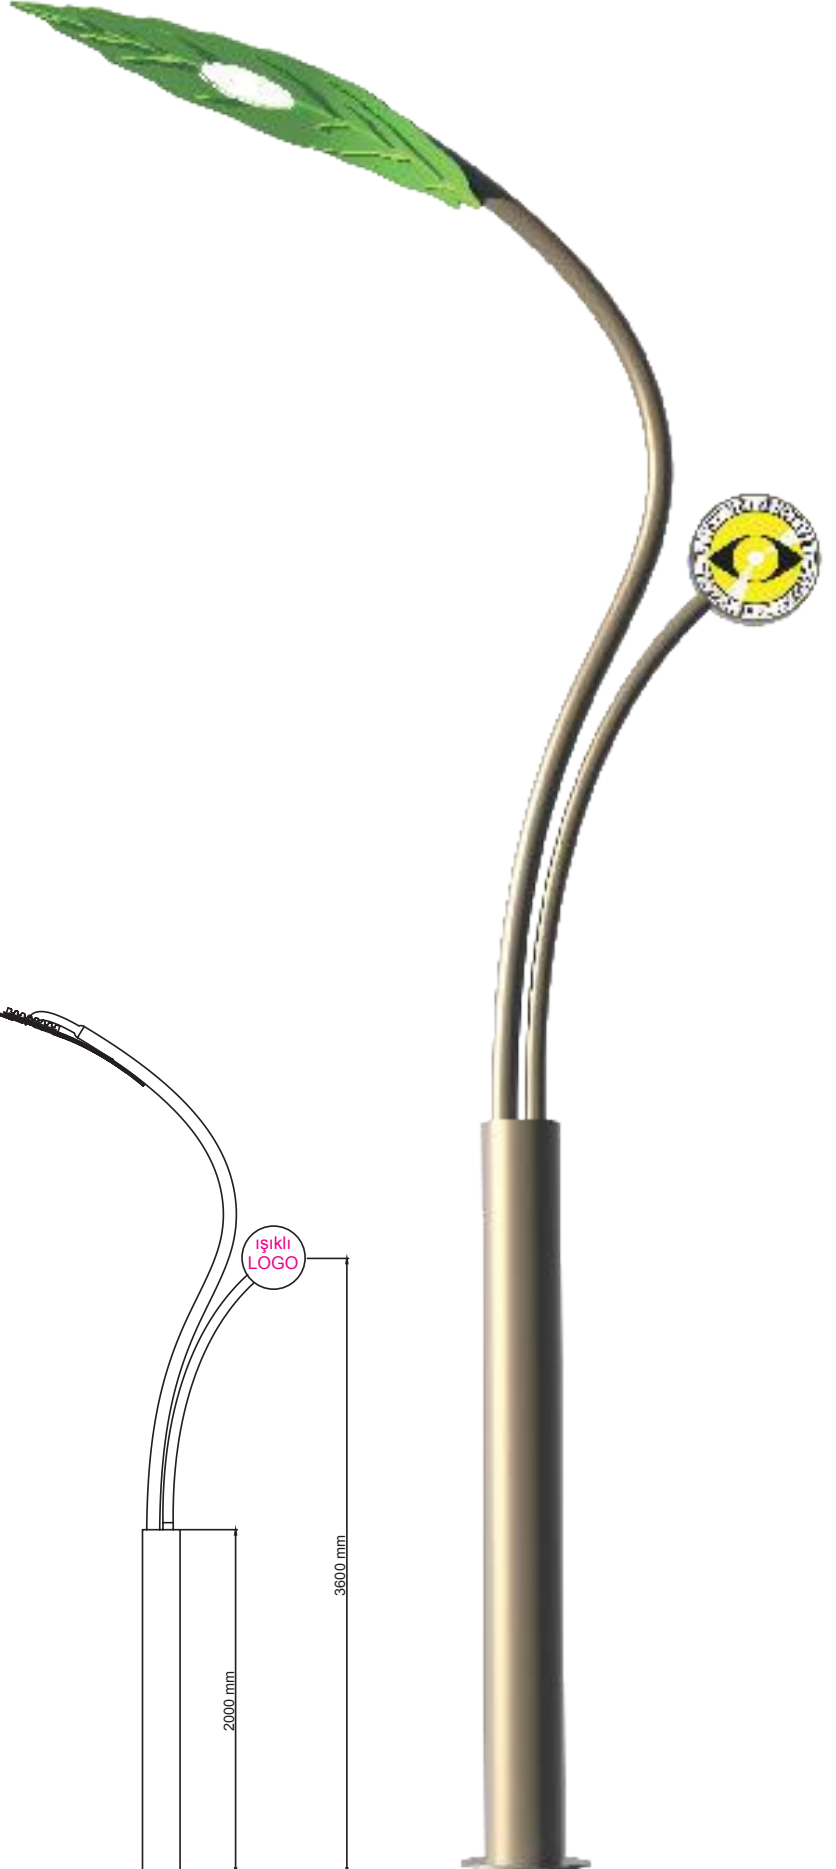

NY70016

- Yaprak kısmı RIM fibrobeton teknolojiyle üretilmektedir.
- Galvaniz kaplamalı çelik boru.
- Işıklık kısmı ısıya dayanıklı cam.
- Alüminyum led soğutma gövdesi.
- Uzun ömürlü silikon contalar kullanılmaktadır.
- Tüm dış vida ve aksamları civatalar paslanmaz çeliktir.

- *The leaf part is produced by RIM fibrobeton technology.*
- *Galvanized steel pipe.*
- *Skylight heat-resistant glass.*
- *Aluminum led cooling body.*
- *Long lasting silicone gaskets are used.*
- *All external screws and bolts are made of stainless steel.*

CODE	LAMP	KELVIN / LUMEN
NY70016.45	45W LED	3000K / 5175 lm
NY70016.60	60W LED	3000K / 6900 lm