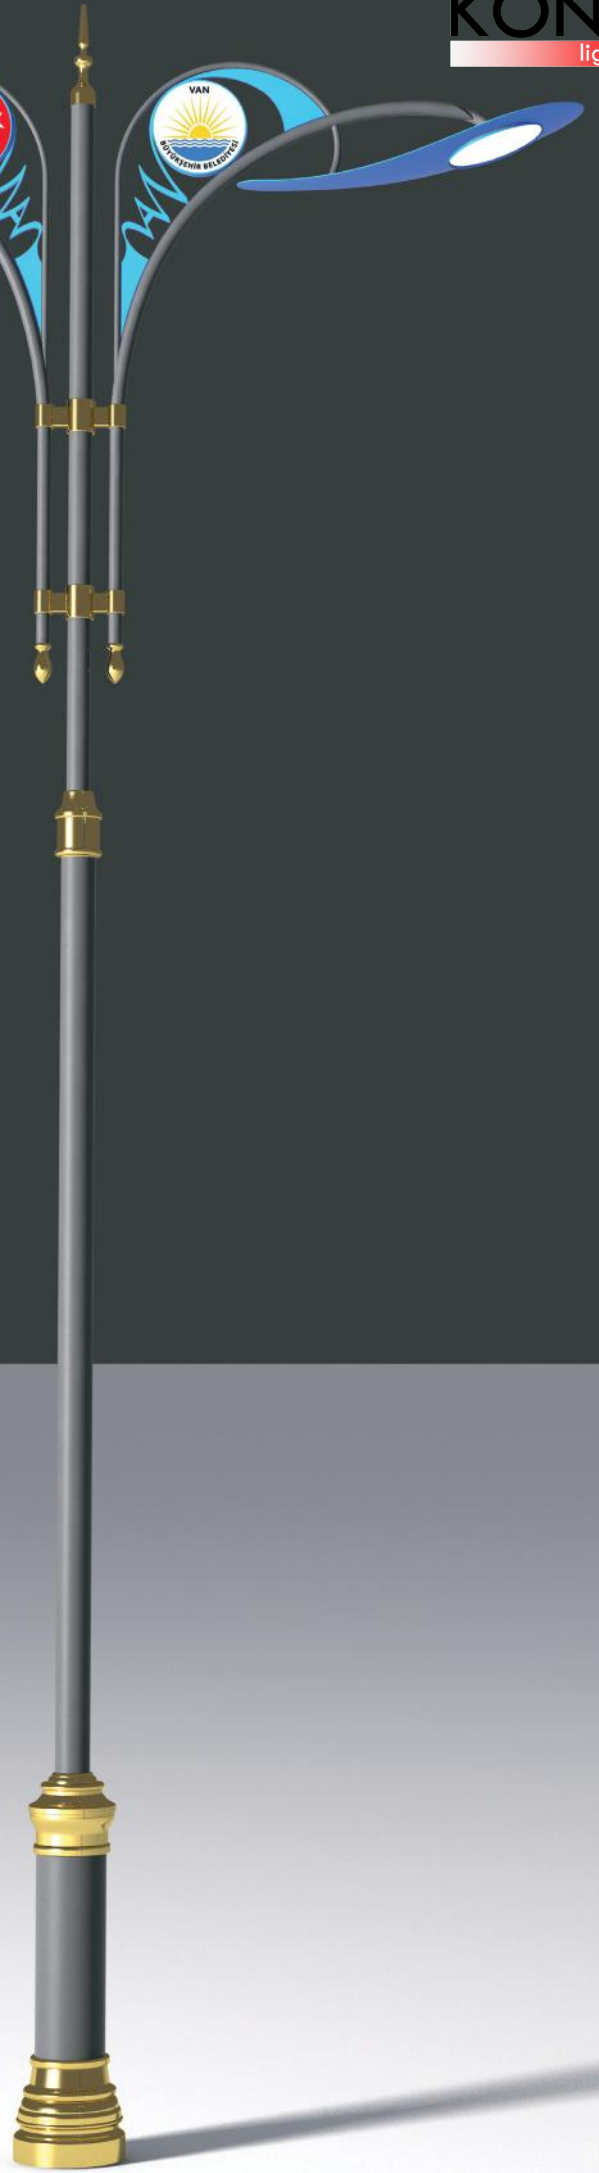

Wan

- Galvaniz kaplamalı çelik boru.
- Işıklık kısmı ısıya dayanıklı cam.
- Alüminyum led soğutma gövdesi.
- Uzun ömürlü silikon contalar kullanılmaktadır.
- Tüm dış vida ve aksamları civatalar paslanmaz çeliktir.

- Galvanized steel pipe.
- Skylight heat-resistant glass.
- Aluminum led cooling body.
- Long lasting silicone gaskets are used.
- All external screws and bolts are made of stainless steel.

CODE	LAMP	KELVIN / LUMEN
Wan.60	60W LED	3000K / 6900 lm
Wan.90	90W LED	3000K / 10350 lm