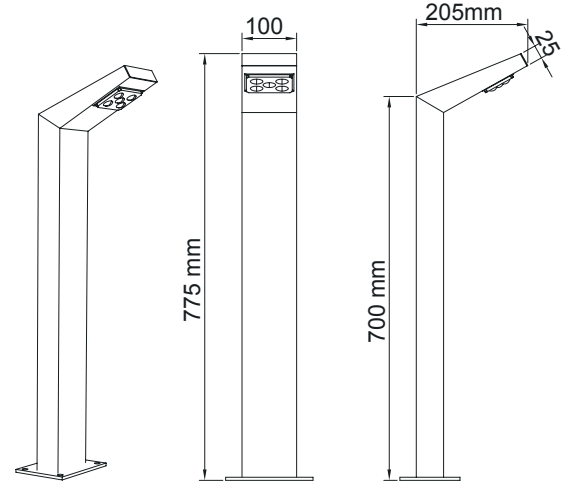

- *Body of aluminum fittings.*
- *Waterproof and durable silicone gaskets.*
- *Electrostatic polyester powder coating.*
- *All external screws and bolts are made of stainless steel components.*

CODE	LAMP	KELVIN / LUMEN
NY53750.3	10W LED	3000K / 1150 lm