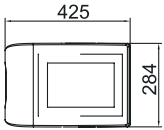

Roll-1

- Alüminyum profil gövde ve alüminyum led armatür.
- Alüminyum led soğutma gövdesi.
- Uzun ömürlü silikon contalar kullanılmaktadır.
- Tüm dış vida ve aksamları civatala paslanmaz çeliktir.

- *Aluminum profile body and armature.*
- *Aluminum led cooling body.*
- *Long lasting silicone gaskets are used.*
- *All external screws and bolts are made of stainless steel.*

CODE	LAMP	KELVIN / LUMEN
Roll-1.50	50W LED	3000K / 5750 lm
Roll-1.80	80W LED	3000K / 9200 lm