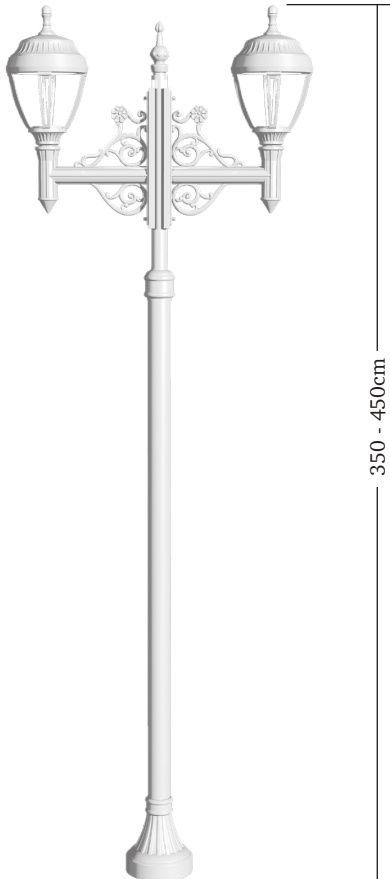

NY60191

- Galvanizli çelik boru
- Alüminyum döküm kollar.
- Işıklık kısmı ısıya dayanıklı cam.
- Alüminyum led soğutma gövdesi.
- Uzun ömürlü silikon contalar kullanılmaktadır.
- Tüm dış vida ve aksesuarları paslanmaz çeliktir.

- *Galvanized steel pipe.*
- *Cast aluminum arms.*
- *Tempered glass.*
- *Aluminum led cooling body.*
- *Long lasting silicone gaskets are used.*
- *All external screws and bolts are made of stainless steel.*

CODE	LAMP	KELVIN / LUMEN
NY60191.45	45W LED	3000K / 5175 lm
NY60191.60	60W LED	3000K / 6900 lm