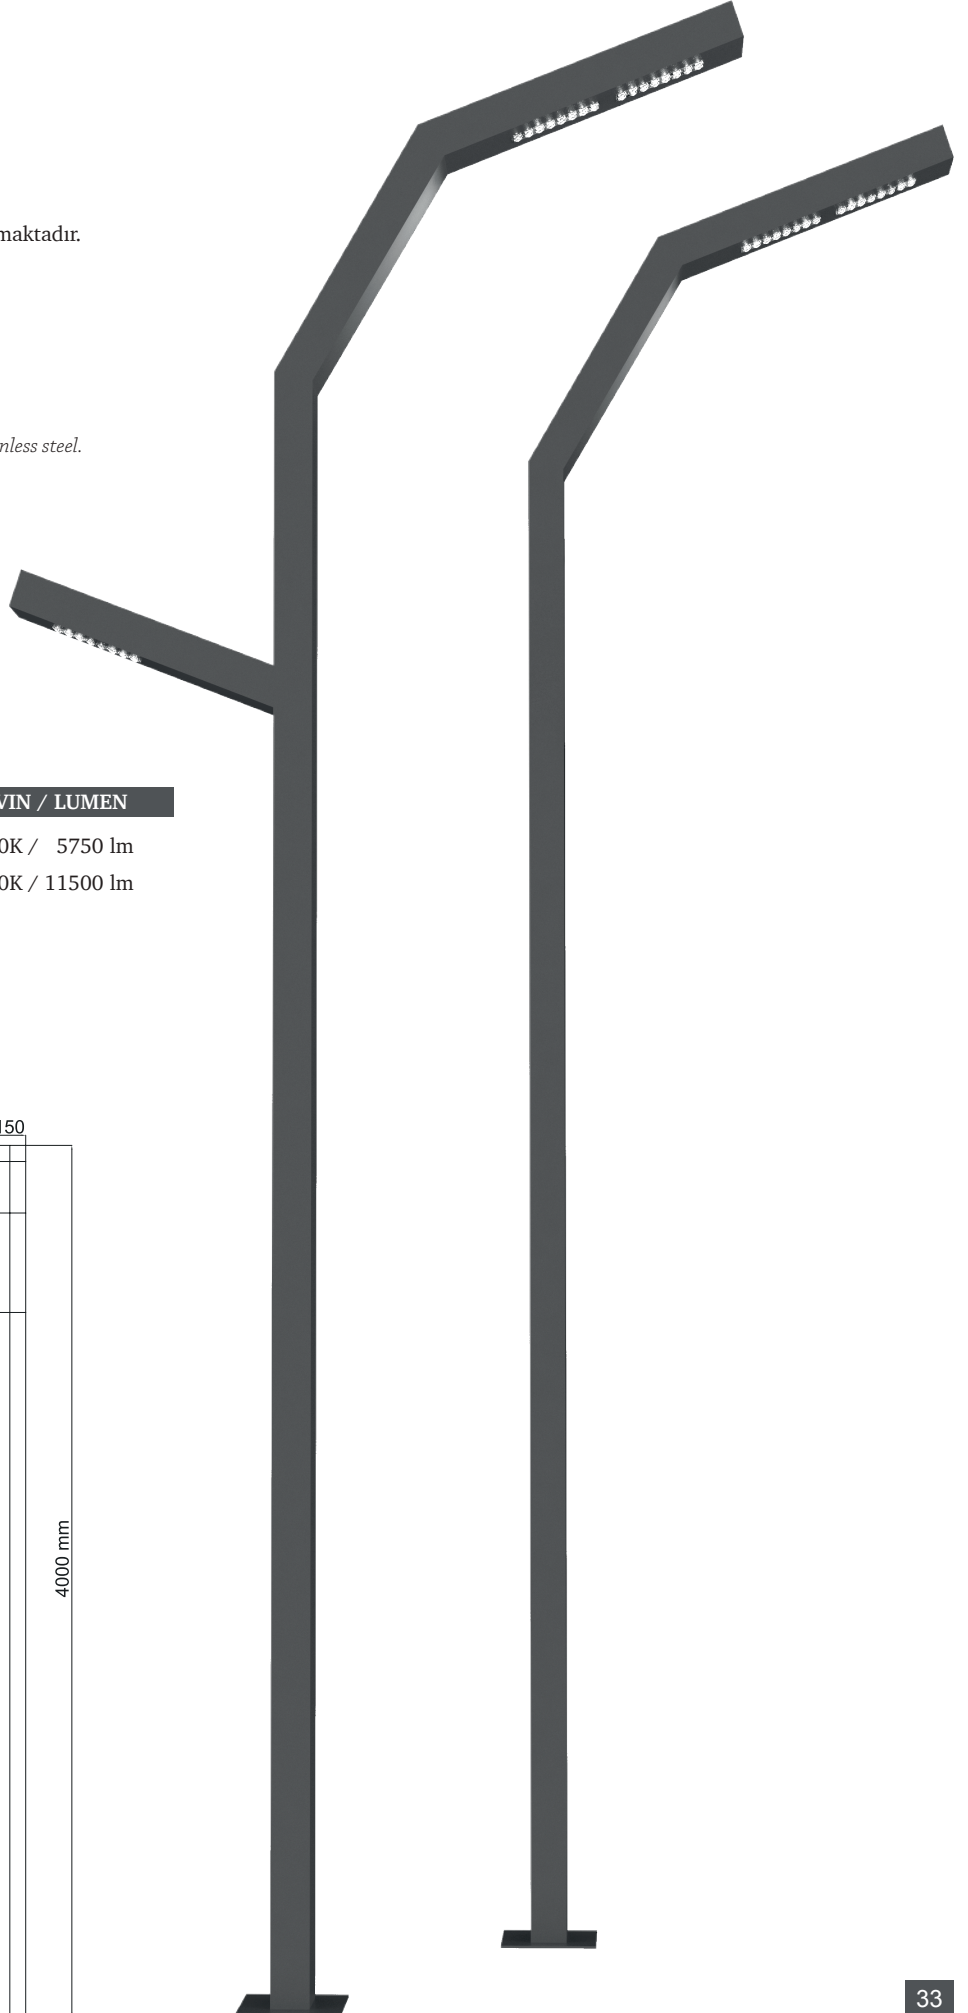

NY50602

1. Alüminyum profil gövde ve armatür.
   - IP67 Led modül.
   - Alüminyum led soğutma gövdesi.
   - Uzun ömürlü silikon contalar kullanılmaktadır.
   - Tüm dış vida ve aksesuarları civatala paslanmaz çeliktir.
2. *Aluminum profile body and armature.*
   - *Ip67 Led module.*
   - *Aluminum led cooling body.*
   - *Long lasting silicone gaskets are used.*
   - *All external screws and bolts are made of stainless steel.*

CODE	LAMP	KELVIN / LUMEN
NY50602.50	50W LED	3000K / 5750 lm
NY50602.50	100W LED	3000K / 11500 lm