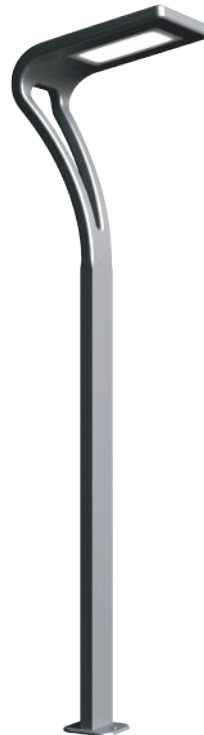

Roll-1

- Alüminyum profil gövde ve alüminyum led armatür.
- Alüminyum led soğutma gövdesi.
- Uzun ömürlü silikon contalar kullanılmaktadır.
- Tüm dış vida ve aksamları civatala paslanmaz çeliktir.

- *Aluminum profile body and armature.*
- *Aluminum led cooling body.*
- *Long lasting silicone gaskets are used.*
- *All external screws and bolts are made of stainless steel.*

CODE	LAMP	KELVIN / LUMEN
Roll-1.50	50W LED	3000K / 5750 lm
Roll-1.80	80W LED	3000K / 9200 lm

3631