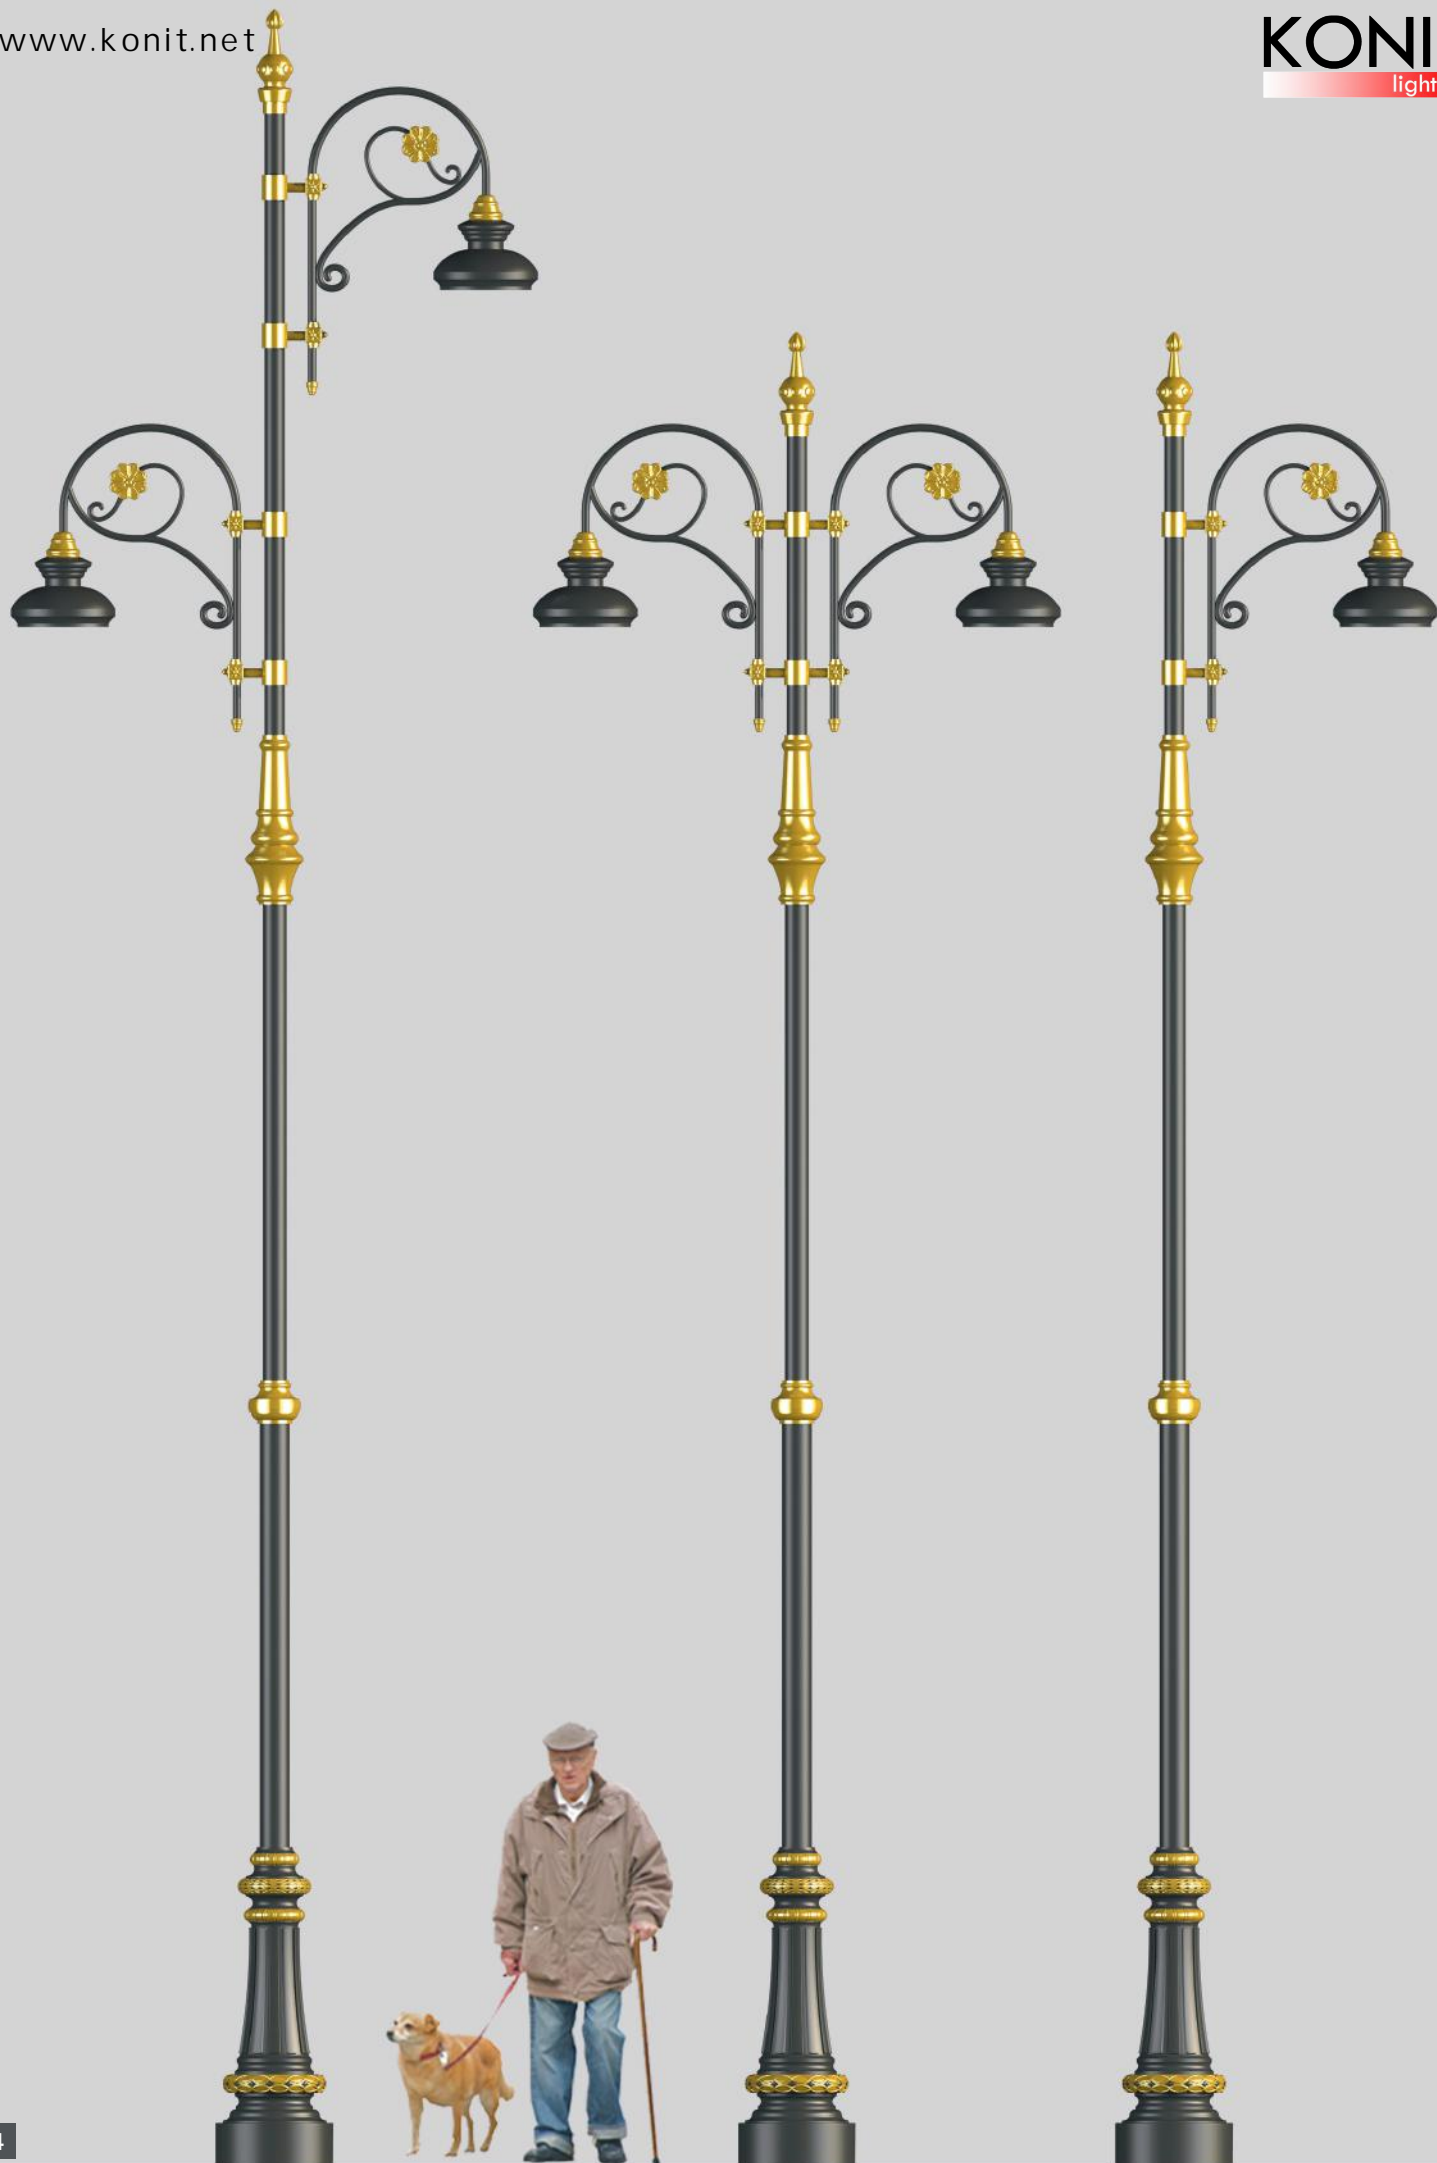

- *Galvanized Steel Pipe.*
- *Aluminum led luminaire.*
- *Skylight heat-resistant glass.*
- *Long lasting silicone gaskets are used.*
- *All external screws and bolts are made of stainless steel.*

CODE	LAMP	KELVIN / LUMEN
Ahim.60	60W LED	3000K / 6900 lm
Ahim.90	90W LED	3000K / 10350 lm
Ahim.110	110W LED	3000K / 12650 lm