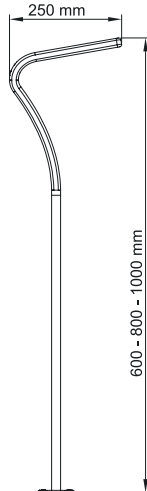

Roll-1

- Alüminyum profil gövde ve alüminyum led armatür.
- Alüminyum led soğutma gövdesi.
- Uzun ömürlü silikon contalar kullanılmaktadır.
- Tüm dış vida ve aksamları civatala paslanmaz çeliktir.

- *Aluminum profile body and armature.*
- *Aluminum led cooling body.*
- *Long lasting silicone gaskets are used.*
- *All external screws and bolts are made of stainless steel.*

CODE	LAMP	KELVIN / LUMEN
Roll-1.50	50W LED	3000K / 5750 lm
Roll-1.80	80W LED	3000K / 9200 lm

3631