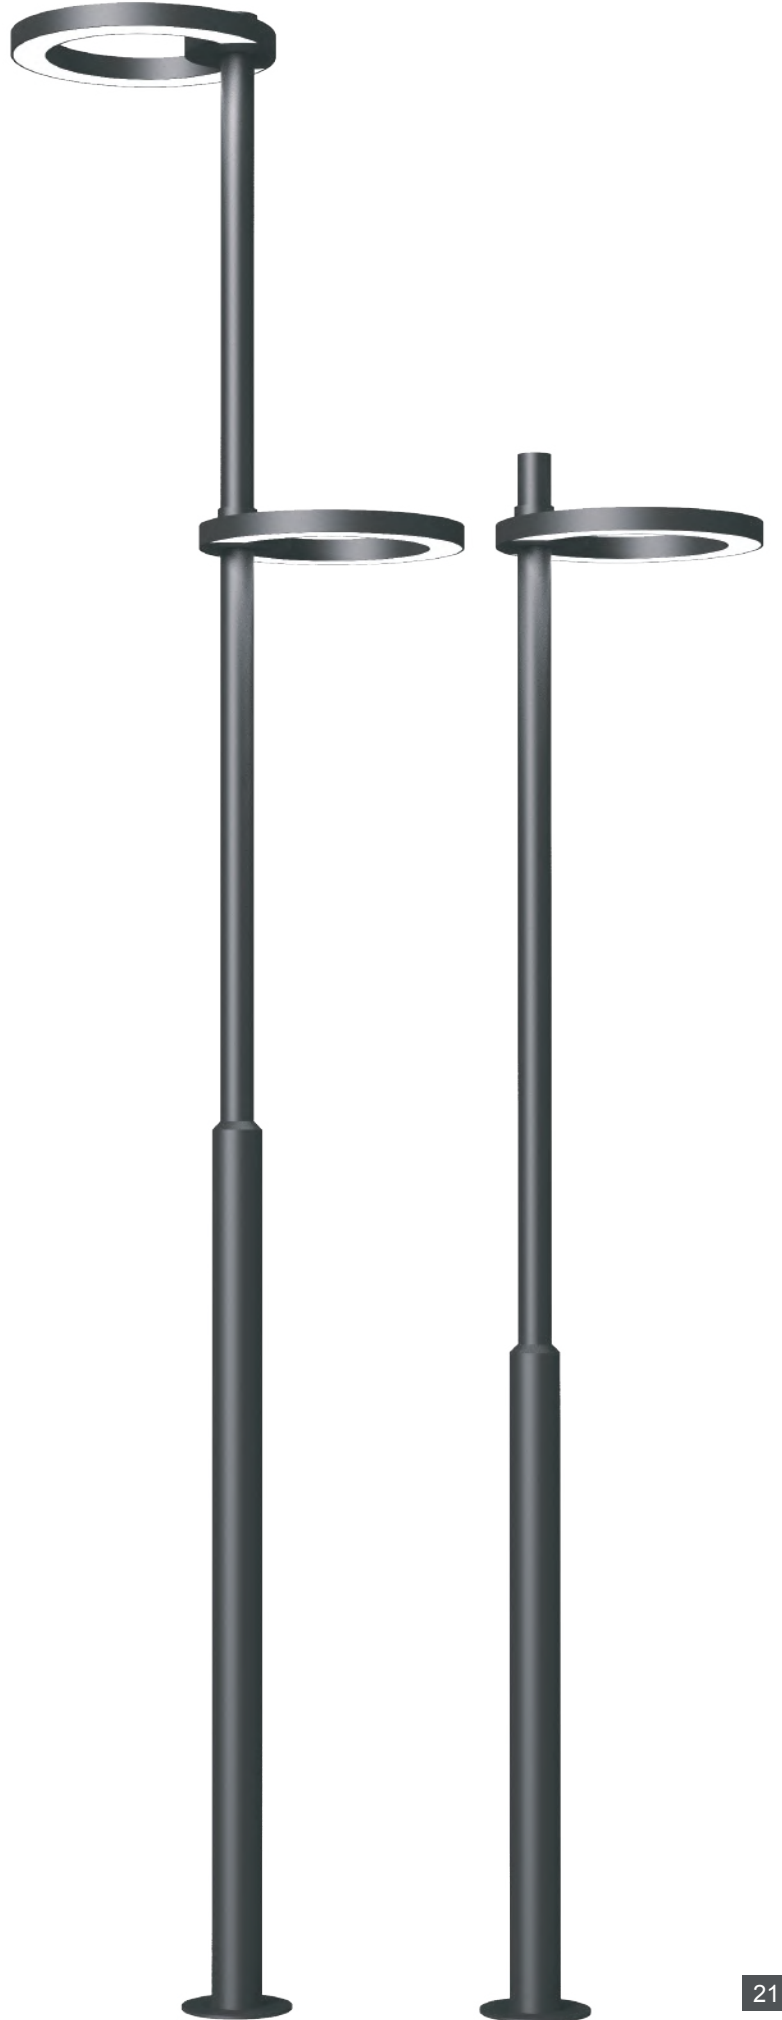

Ufo L

- Galvaniz kaplamalı çelik boru.
- Işıklık kısmı polikarbon.
- Alüminyum led soğutma gövdesi.
- Uzun ömürlü silikon contalar kullanılmaktadır.
- Tüm dış vida ve aksesuarları civatalar paslanmaz çeliktir.

- *Galvanized steel pipe.*
- *Polycarbonate skyligh.*
- *Aluminum led cooling body.*
- *Long lasting silicone gaskets are used.*
- *All external screws and bolts are made of stainless steel.*

CODE	LAMP	KELVIN / LUMEN
Ufo L.50	50W LED	3000K / 5750 lm
Ufo L.80	80W LED	3000K / 9200 lm