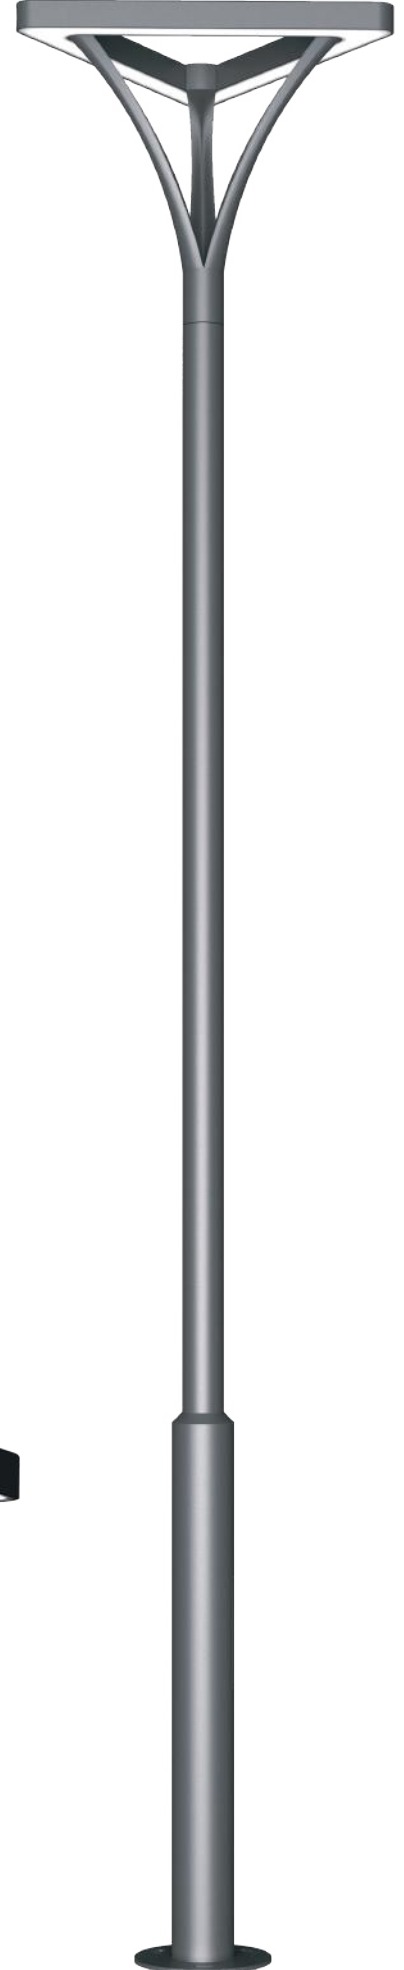

Tripol 3

- Galvaniz kaplamalı çelik boru.
- Işıklık kısmı polikarbon.
- Alüminyum led soğutma gövdesi.
- Uzun ömürlü silikon contalar kullanılmaktadır.
- Tüm dış vida ve aksamaları civatalar paslanmaz çeliktir.

- Galvanized steel pipe.
- Polycarbonate skyligh.
- Aluminum led cooling body.
- Long lasting silicone gaskets are used.
- All external screws and bolts are made of stainless steel.

CODE	LAMP	KELVIN / LUMEN
Tripol 3.50	50W LED	3000K / 5750 lm
Tripol 3.80	80W LED	3000K / 9200 lm
Tripol 3B.50	10W LED	3000K / 1150 lm