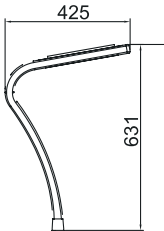

Roll-1

- Alüminyum profil gövde ve alüminyum led armatür.
- Alüminyum led soğutma gövdesi.
- Uzun ömürlü silikon contalar kullanılmaktadır.
- Tüm dış vida ve aksamları civatala paslanmaz çeliktir.

- *Aluminum profile body and armature.*
- *Aluminum led cooling body.*
- *Long lasting silicone gaskets are used.*
- *All external screws and bolts are made of stainless steel.*

CODE	LAMP	KELVIN / LUMEN
Roll-1.50	50W LED	3000K / 5750 lm
Roll-1.80	80W LED	3000K / 9200 lm