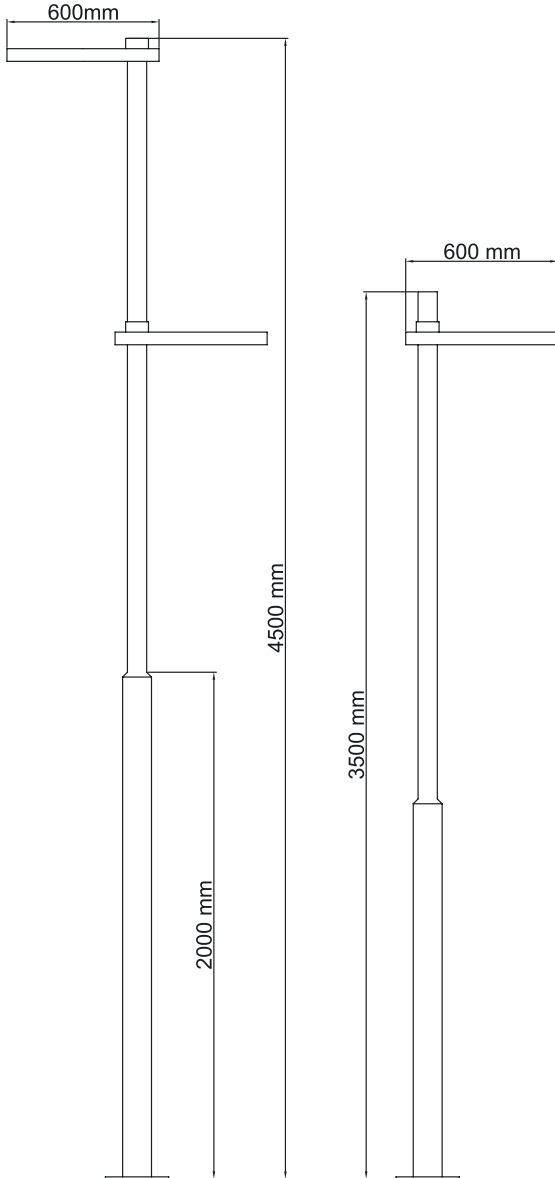

Ufo L

- Galvaniz kaplamalı çelik boru.
- Işıklık kısmı polikarbon.
- Alüminyum led soğutma gövdesi.
- Uzun ömürlü silikon contalar kullanılmaktadır.
- Tüm dış vida ve aksesuarları civatalar paslanmaz çeliktir.

- *Galvanized steel pipe.*
- *Polycarbonate skyligh.*
- *Aluminum led cooling body.*
- *Long lasting silicone gaskets are used.*
- *All external screws and bolts are made of stainless steel.*

CODE	LAMP	KELVIN / LUMEN
Ufo L.50	50W LED	3000K / 5750 lm
Ufo L.80	80W LED	3000K / 9200 lm