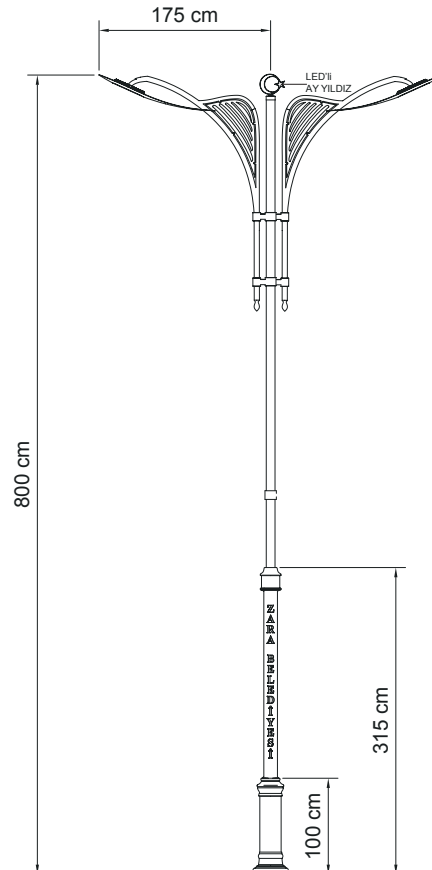

NY71550

1. Doğrudan Power LED ışık kaynağı ile aydınlatma sistemi.
   - Korozyona dayanıklı galvanizli çelik boru.
   - Alüminyum led soğutma gövdesi.
   - Isıya dayanıklı temperli cam.
   - Uzun ömürlü silikon contalar kullanılmaktadır.
   - Elektrostatik toz boya tekniği ile boyanmıştır.
   - Tüm dış vida ve aksamları civatalar paslanmaz çeliktir.
2. *Direct Power lighting system with LED light source.*
   - *Corrosion-resistant galvanized steel pipe.*
   - *Led aluminum heat sink*
   - *Tempered glass.*
   - *Waterproof and durable silicone gaskets.*
   - *Electrostatic polyester powder coating.*
   - *All external screws and bolts are made of stainless steel components.*

CODE	LAMP	KELVIN / LUMEN
NY71550.60	60W LED	3000K / 6900 lm
NY71550.90	90W LED	3000K / 10350 lm