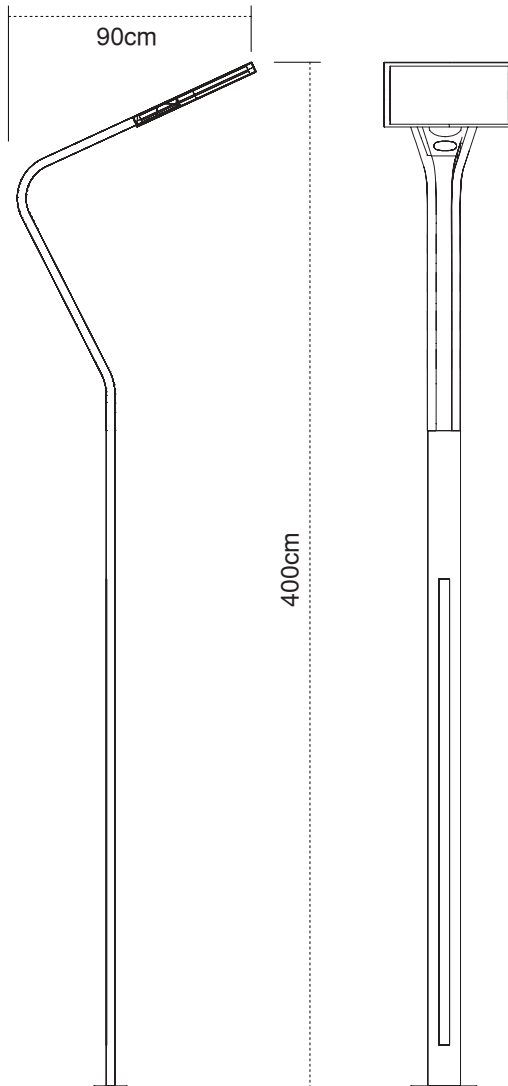

- *Aluminum profile body and armature.*
- *Tempered glass.*
- *Aluminum led cooling body.*
- *Long lasting silicone gaskets are used.*
- *All external screws and bolts are made of stainless steel.*

CODE	LAMP	KELVIN / LUMEN
NY50650.60	60W LED	3000K / 6900 lm
NY50650.90	90W LED	3000K / 10350 lm