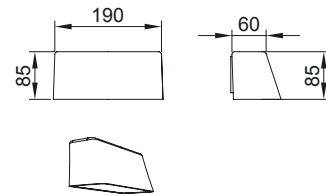

CODE	LAMP	KELVIN / LUMEN
RIM-A/M1	10W LED	2700K / 1150 lm
RIM-A/M2	10W LED	3000K / 1200 lm
RIM-A/M3	10W LED	4000K / 1300 lm