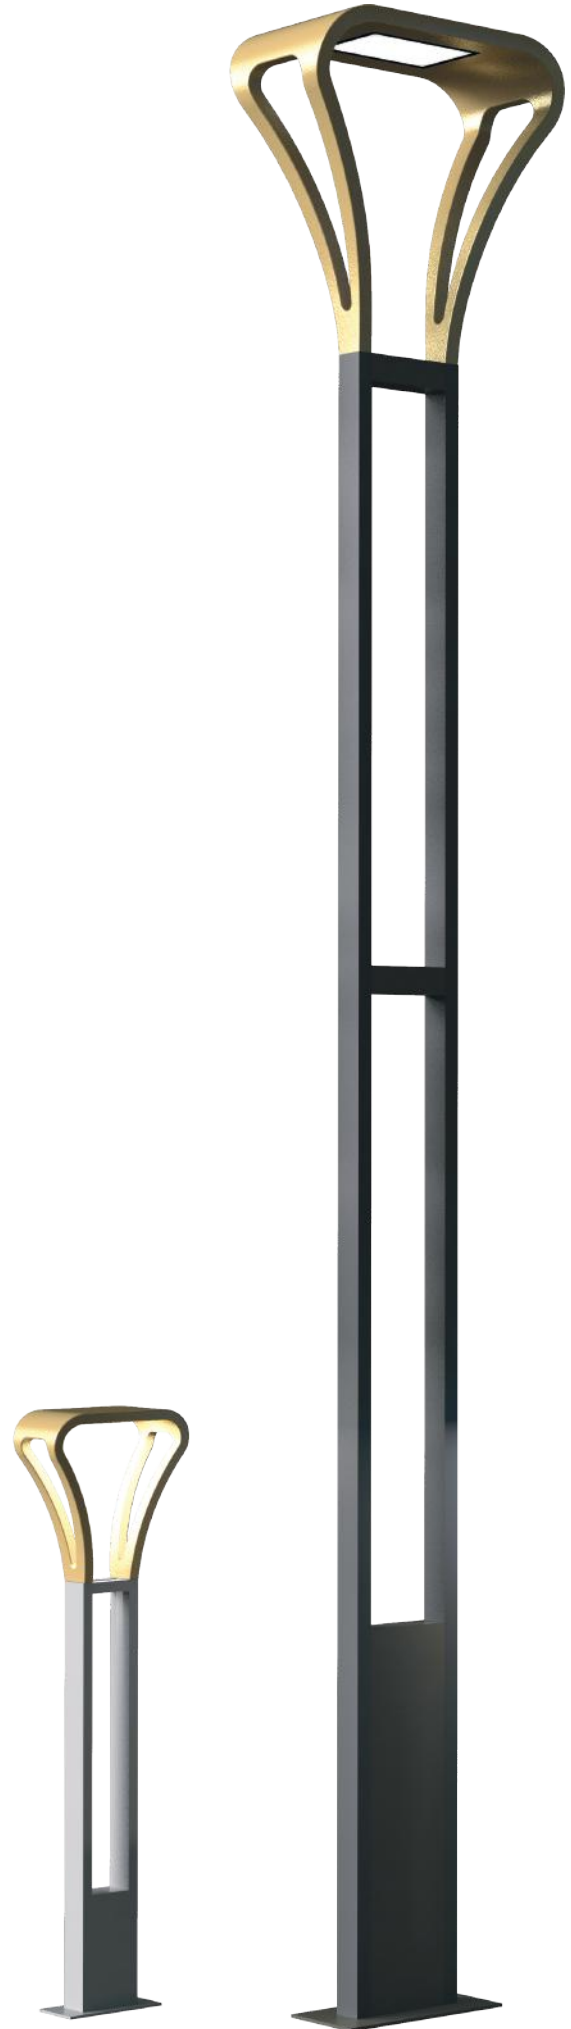

- *Aluminum profile body and armature.*
- *Aluminum led cooling body.*
- *Long lasting silicone gaskets are used.*
- *All external screws and bolts are made of stainless steel.*

CODE	LAMP	KELVIN / LUMEN
Roll.50	50W LED	3000K / 5750 lm
Roll.80	80W LED	3000K / 9200 lm