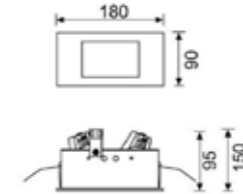

Omar K

LED GU10 Led Amp.
Elektrostatik Boyalı
Alüminyum Gövde

Sofia C

LED 16W Entegre Led
3000K 1300 Lm

Omar 2

LED GU10 Led Amp.
Elektrostatik Boyalı
Alüminyum Gövde

Karla A

LED GU Duy 4.5W
Led Amp.