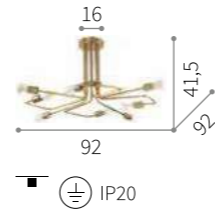

LED E27 Duy
Opal Glop

Urus

LED E14 Duy
Kaplama Gövde

Samara

LED E27 Duy 4,5W
3000K

inola 1

LED E14 Duy Led Amp.
Kaplama Gvde
Opak Cam

Gayra A