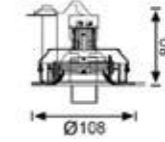

LED 3W Dahili Led
Elektrostatik Boyalı Gvde

Spotlar

Sofia A

LED 5W Entegre Led
3000 K 390 Lm

Omar Y

LED GU10 Led Amp.
Elektrostatik Boyalı
Alüminyum Gövde

Sofia B

LED 12W Entegre Led
3000K 970 Lm