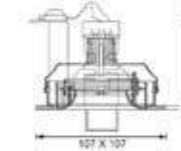

Omar K

LED GU10 Led Amp.
Elektrostatik Boyalı
Alüminyum Gövde