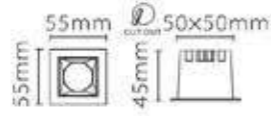

Sofia A

LED 5W Entegre Led
3000 K 390 Lm