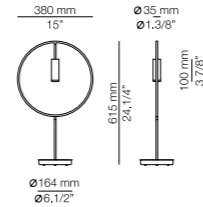

imola

LED 3W Dahili Led
Elektrostatik Boyalı Gvde