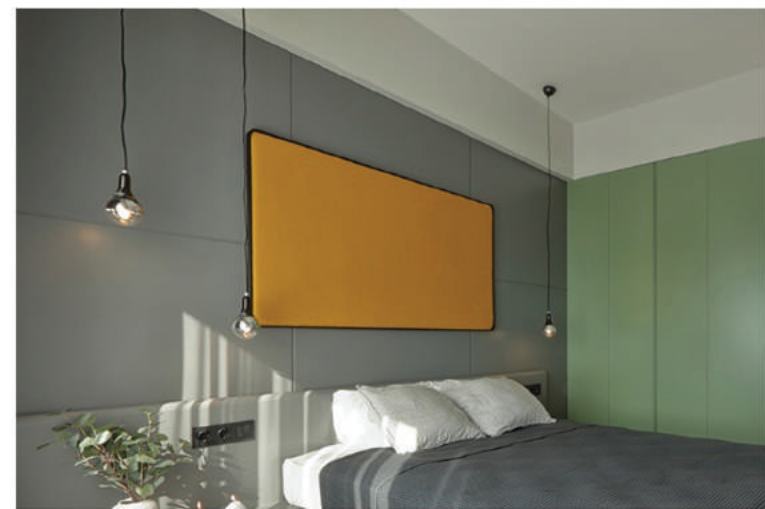

LIFE & LIGHT

Decorative Lighting Collection
2021

KONIT
lighting

ÜRETİM

TASARIM

PROJE

UYGULAMA

12
79